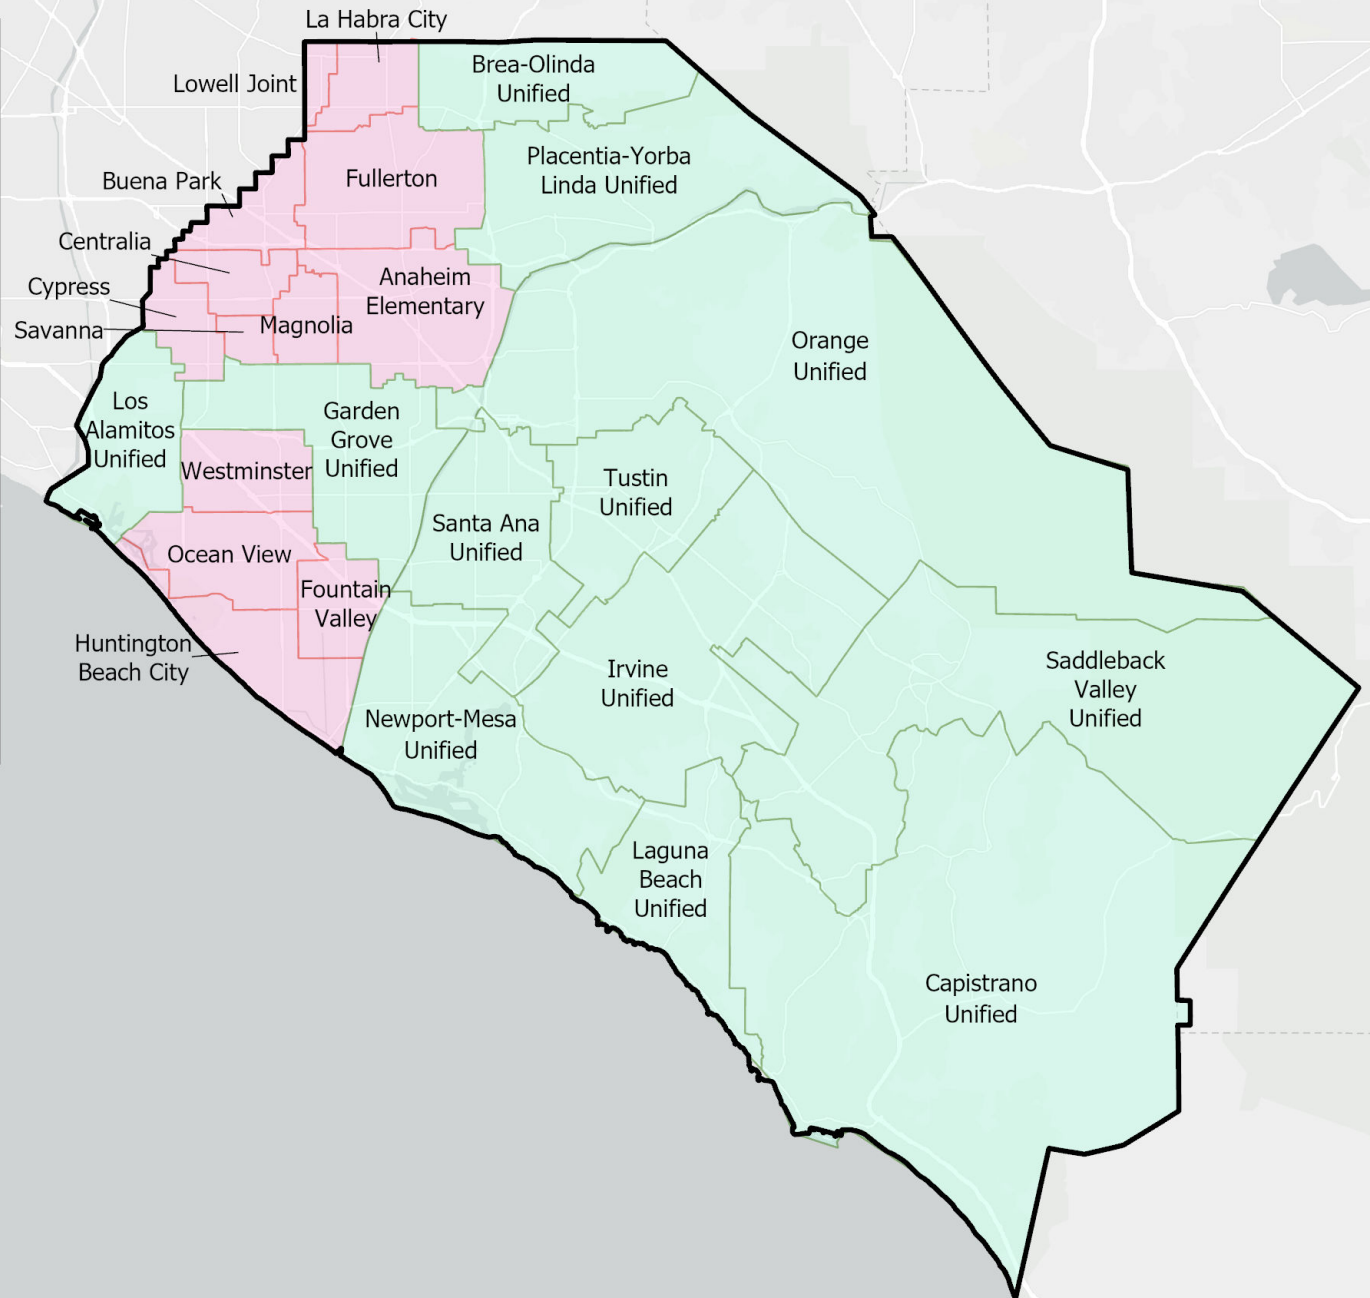

Orange County School Districts Boundaries

District Type

- Elementary School District
- Unified School District
- Union High School District