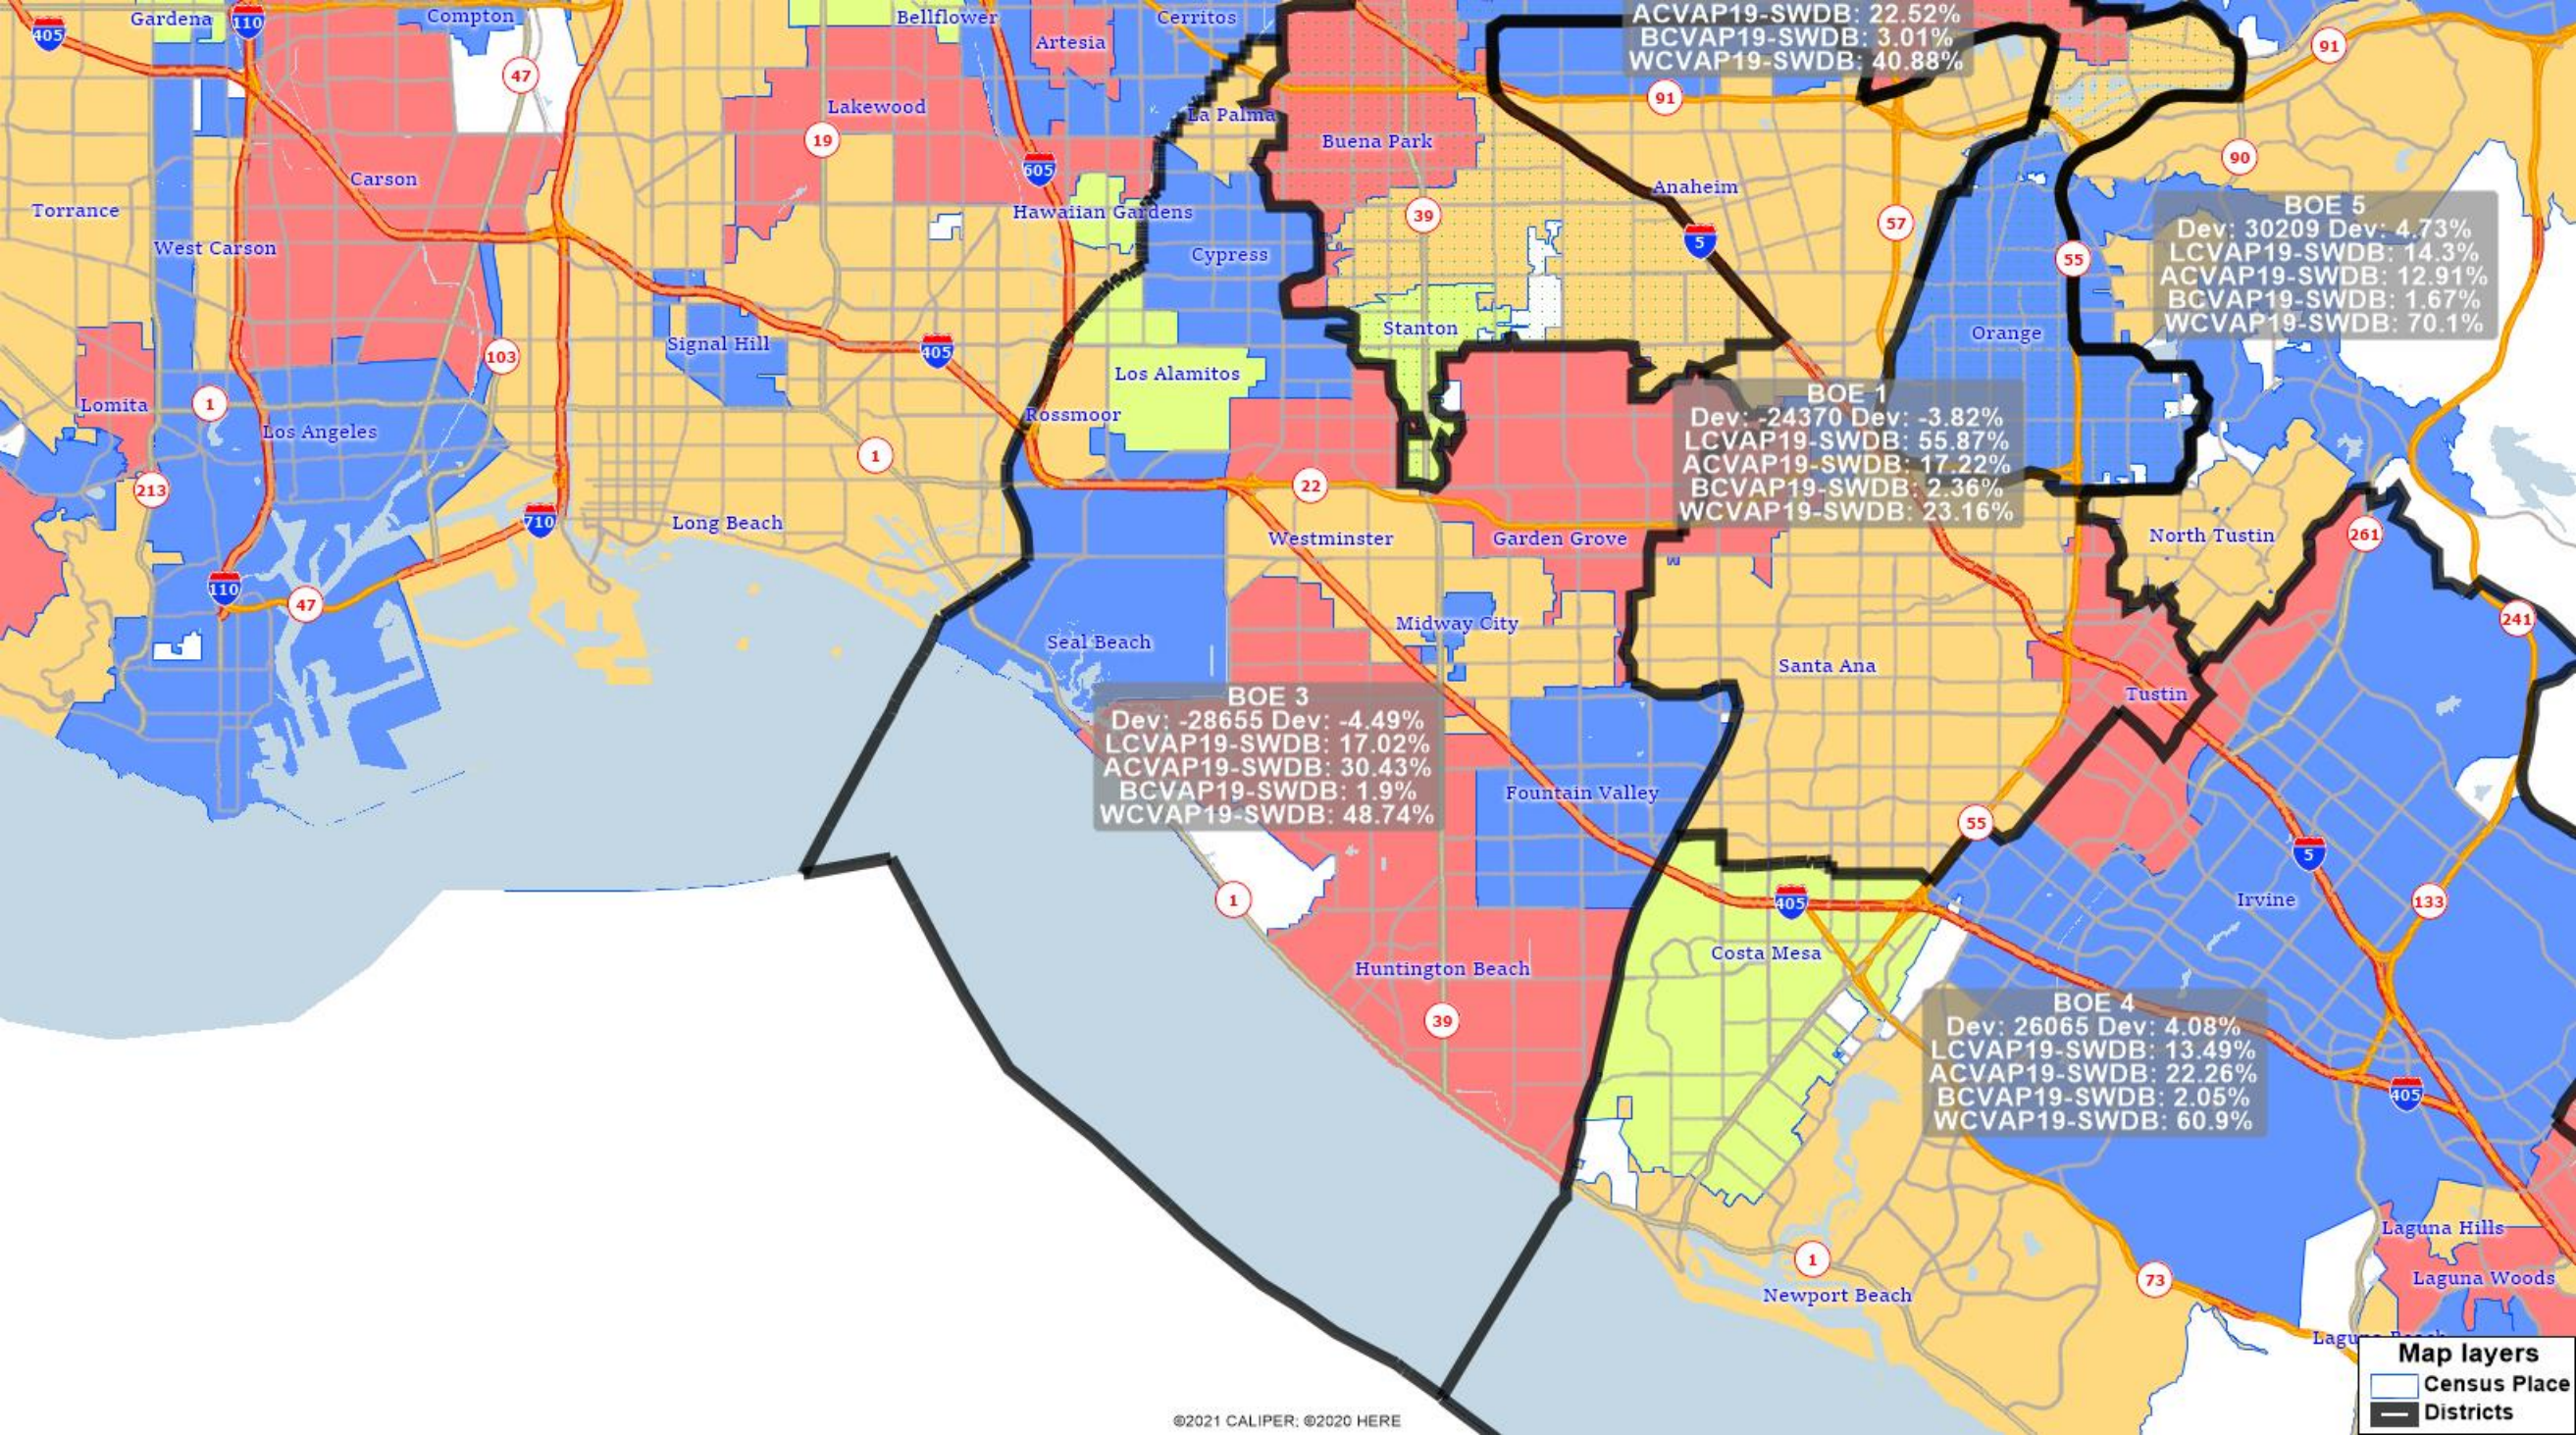

Map layers

- Census Place
- Districts

BOE 2
 Dev: -3248 Dev: -0.51%
 LCVAP19-SWDB: 32.27%
 ACVAP19-SWDB: 22.52%
 BCVAP19-SWDB: 3.01%
 WCVAP19-SWDB: 40.88%

BOE 1
 Dev: -24370 Dev: -3.82%
 LCVAP19-SWDB: 55.87%
 ACVAP19-SWDB: 17.22%
 BCVAP19-SWDB: 2.36%
 WCVAP19-SWDB: 23.16%

BOE 3
 Dev: -28655 Dev: -4.49%
 LCVAP19-SWDB: 17.02%
 ACVAP19-SWDB: 30.43%
 BCVAP19-SWDB: 1.9%
 WCVAP19-SWDB: 48.74%

BOE 5
 Dev: 30209 Dev: 4.73%
 LCVAP19-SWDB: 14.3%
 ACVAP19-SWDB: 12.91%
 BCVAP19-SWDB: 1.67%
 WCVAP19-SWDB: 70.1%

Map layers
 Census Place
 Districts

Map layers
 [Light Blue Box] Census Place
 [Black Outline] Districts

BOE 3
 Dev: -28655 Dev: -4.49%
 LCVAP19-SWDB: 17.02%
 ACVAP19-SWDB: 30.43%
 BCVAP19-SWDB: 1.9%
 WCVAP19-SWDB: 48.74%

Map layers
 Census Place
 Districts

Map layers

- Census Place
- Districts