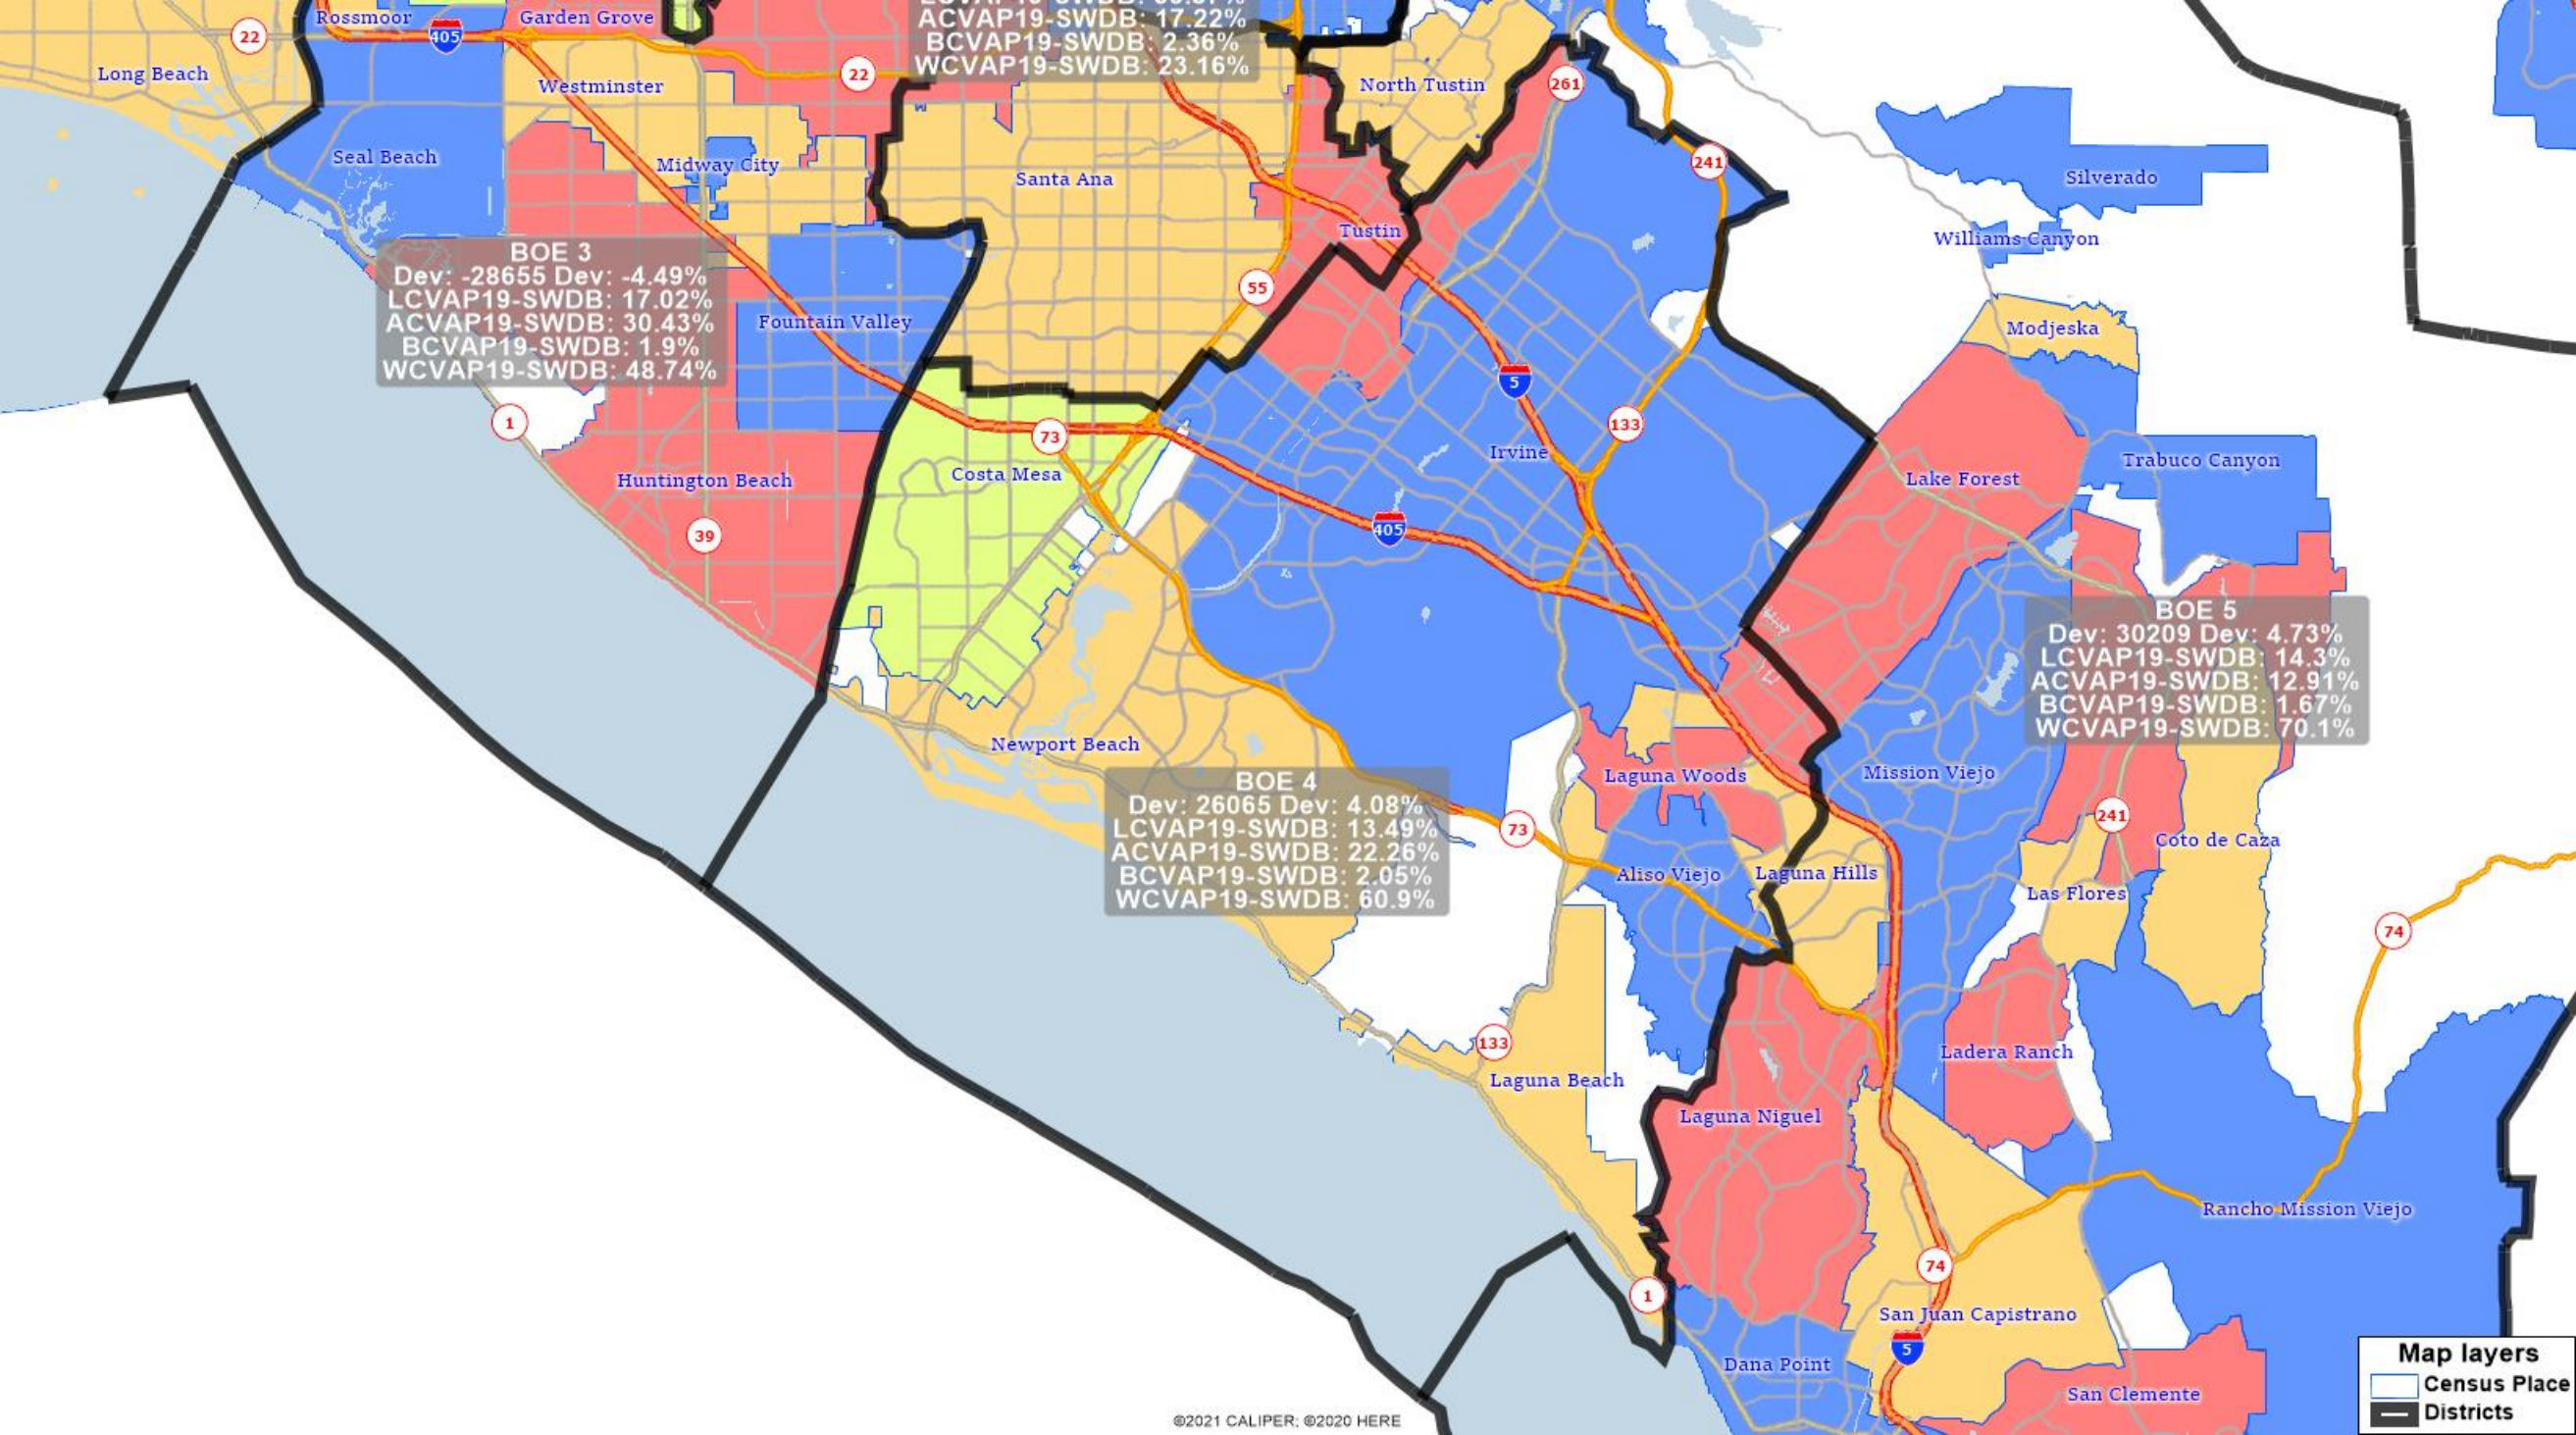

Map layers

- Census Place
- Districts

BOE 2
 Dev: -3248 Dev: -0.51%
 LCVAP19-SWDB: 32.27%
 ACVAP19-SWDB: 22.52%
 BCVAP19-SWDB: 3.01%
 WCVAP19-SWDB: 40.88%

BOE 1
 Dev: -24370 Dev: -3.82%
 LCVAP19-SWDB: 55.87%
 ACVAP19-SWDB: 17.22%
 BCVAP19-SWDB: 2.36%
 WCVAP19-SWDB: 23.16%

BOE 3
 Dev: -28655 Dev: -4.49%
 LCVAP19-SWDB: 17.02%
 ACVAP19-SWDB: 30.43%
 BCVAP19-SWDB: 1.9%
 WCVAP19-SWDB: 48.74%

BOE 5
 Dev: 30209 Dev: 4.73%
 LCVAP19-SWDB: 14.3%
 ACVAP19-SWDB: 12.91%
 BCVAP19-SWDB: 1.67%
 WCVAP19-SWDB: 70.1%

Map layers
 Census Place
 Districts

Map layers
 [Light Blue Box] Census Place
 [Black Outline] Districts

BOE 3
 Dev: -28655 Dev: -4.49%
 LCVAP19-SWDB: 17.02%
 ACVAP19-SWDB: 30.43%
 BCVAP19-SWDB: 1.9%
 WCVAP19-SWDB: 48.74%

Map layers
 Census Place
 Districts

Map layers

- Census Place
- Districts