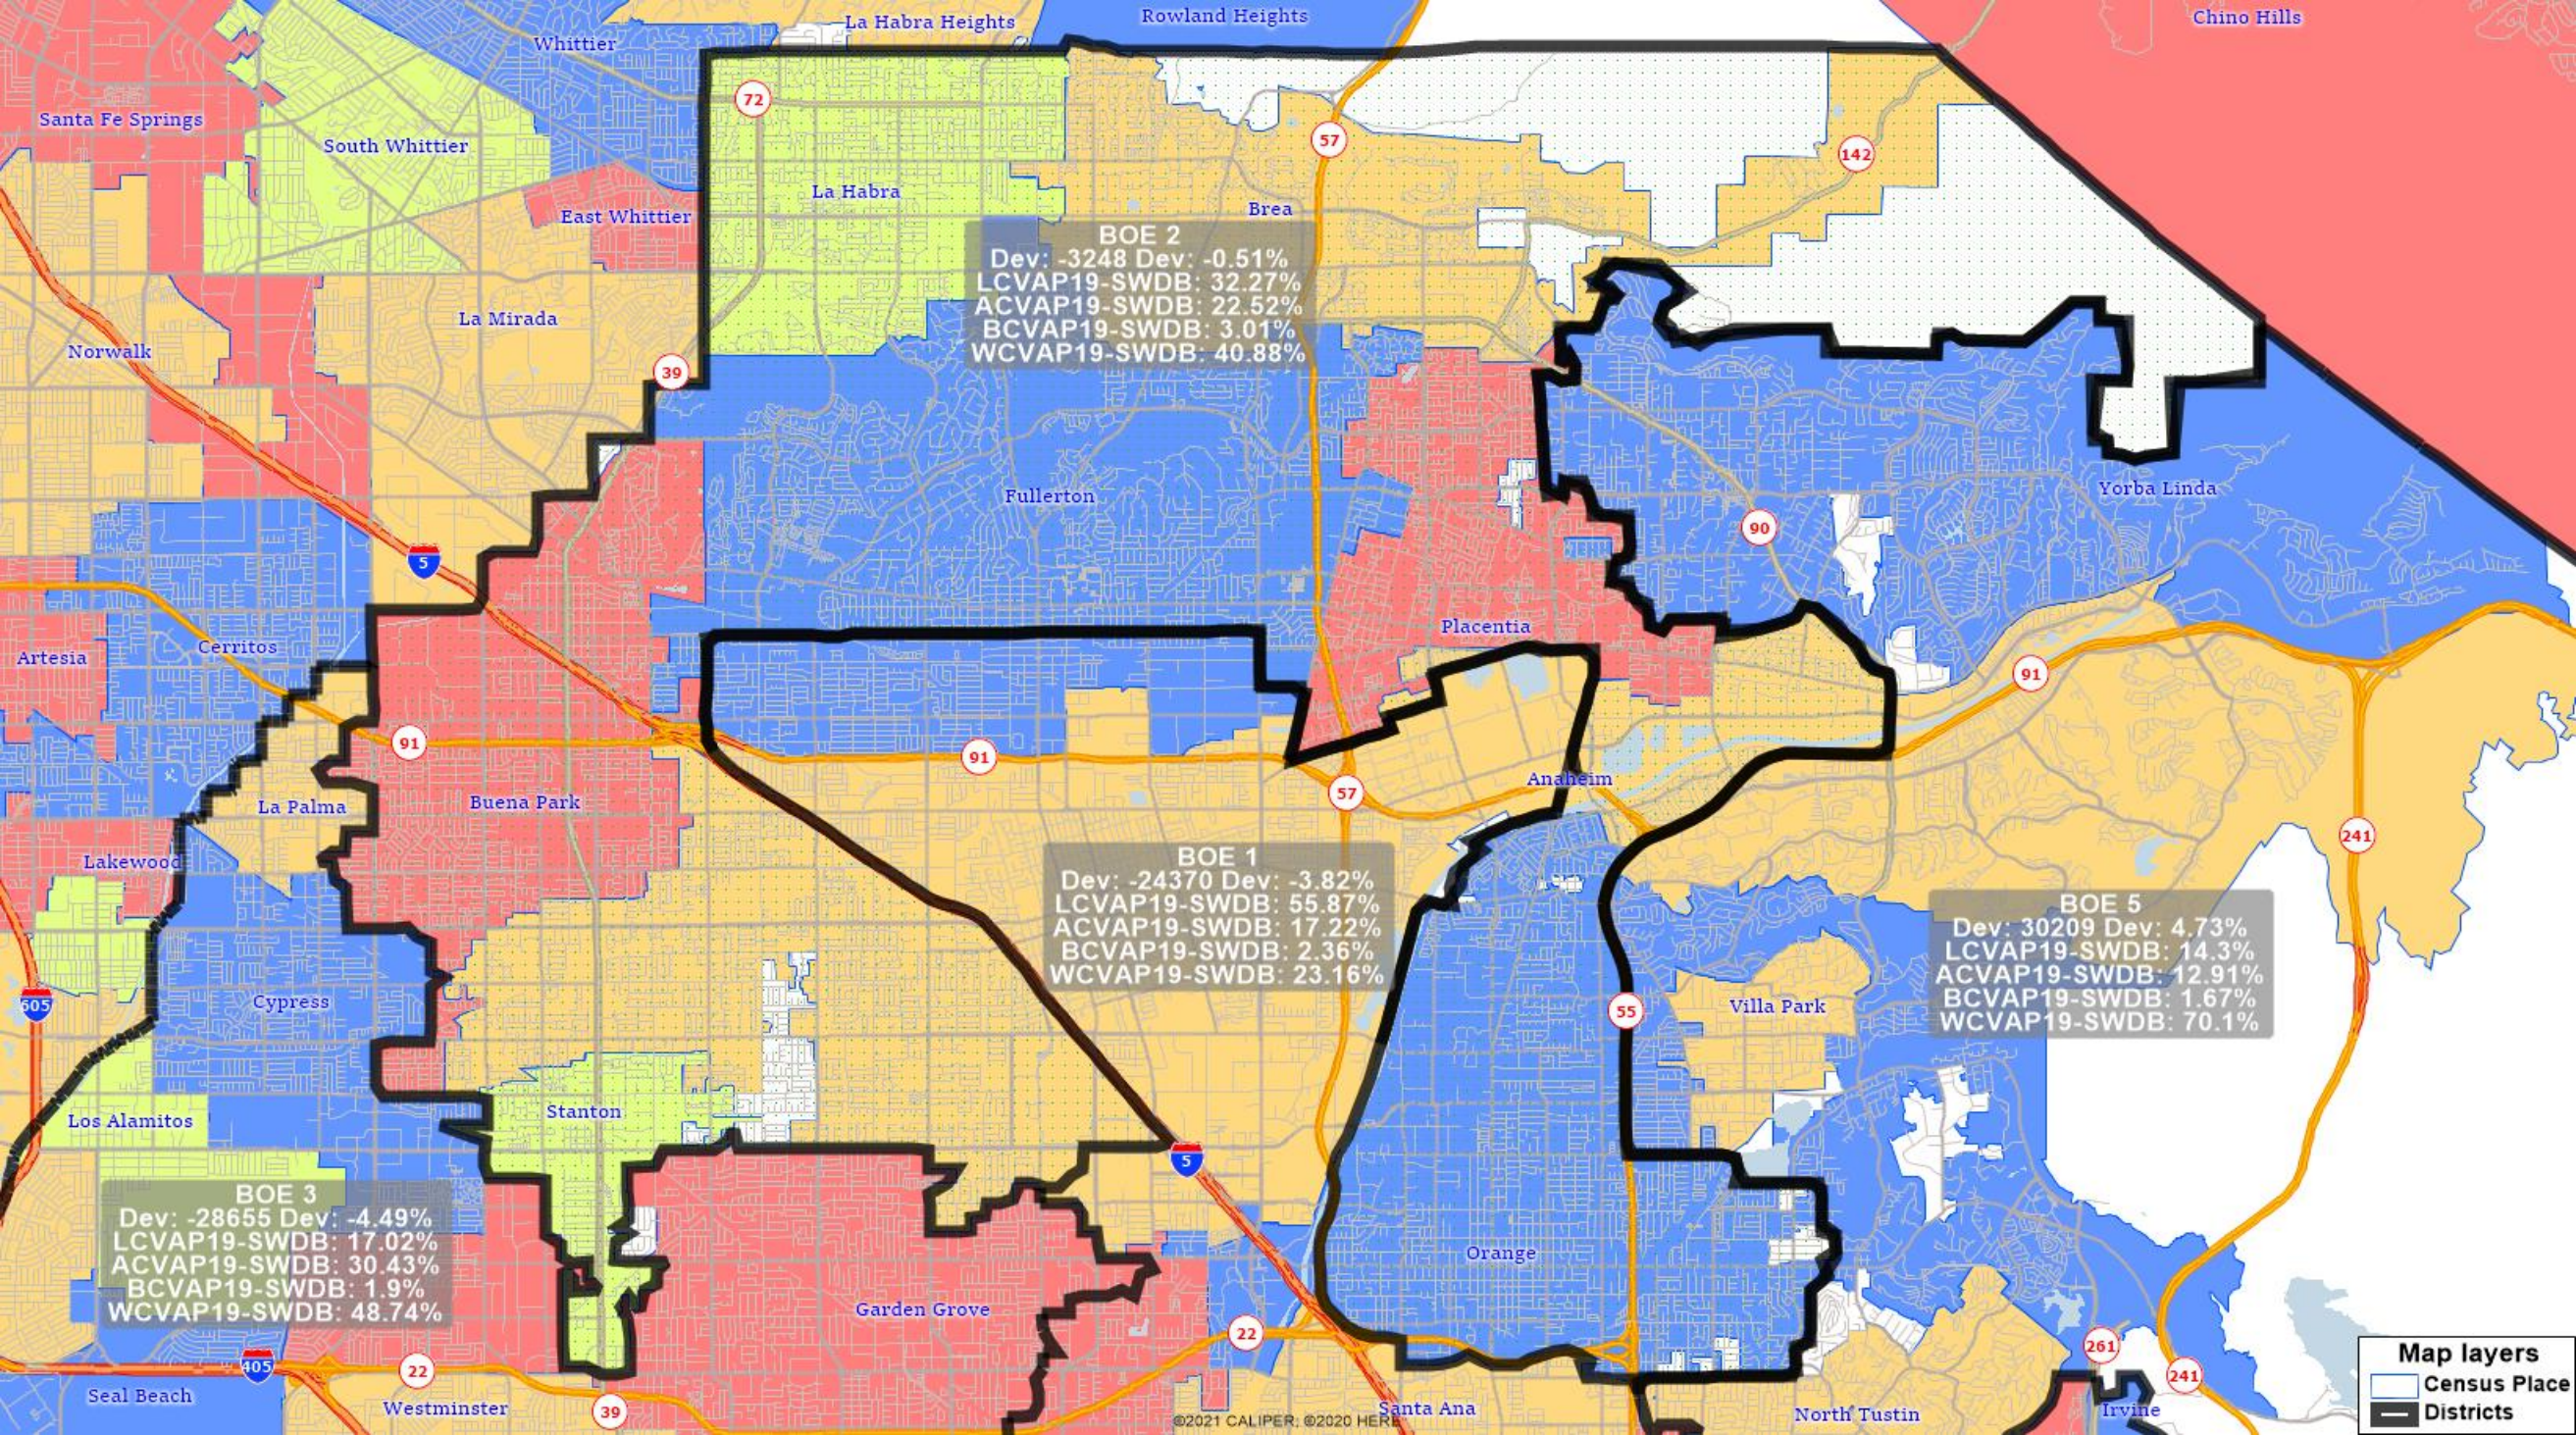

Map layers

- Census Place
- Districts

BOE 2
 Dev: -3248 Dev: -0.51%
 LCVAP19-SWDB: 32.27%
 ACVAP19-SWDB: 22.52%
 BCVAP19-SWDB: 3.01%
 WCVAP19-SWDB: 40.88%

BOE 1
 Dev: -24370 Dev: -3.82%
 LCVAP19-SWDB: 55.87%
 ACVAP19-SWDB: 17.22%
 BCVAP19-SWDB: 2.36%
 WCVAP19-SWDB: 23.16%

BOE 3
 Dev: -28655 Dev: -4.49%
 LCVAP19-SWDB: 17.02%
 ACVAP19-SWDB: 30.43%
 BCVAP19-SWDB: 1.9%
 WCVAP19-SWDB: 48.74%

BOE 5
 Dev: 30209 Dev: 4.73%
 LCVAP19-SWDB: 14.3%
 ACVAP19-SWDB: 12.91%
 BCVAP19-SWDB: 1.67%
 WCVAP19-SWDB: 70.1%

Map layers
 Census Place
 Districts

Map layers
 [Light Blue Box] Census Place
 [Black Outline] Districts

BOE 3
 Dev: -28655 Dev: -4.49%
 LCVAP19-SWDB: 17.02%
 ACVAP19-SWDB: 30.43%
 BCVAP19-SWDB: 1.9%
 WCVAP19-SWDB: 48.74%

Map layers
 Census Place
 Districts

Map layers

- Census Place
- Districts