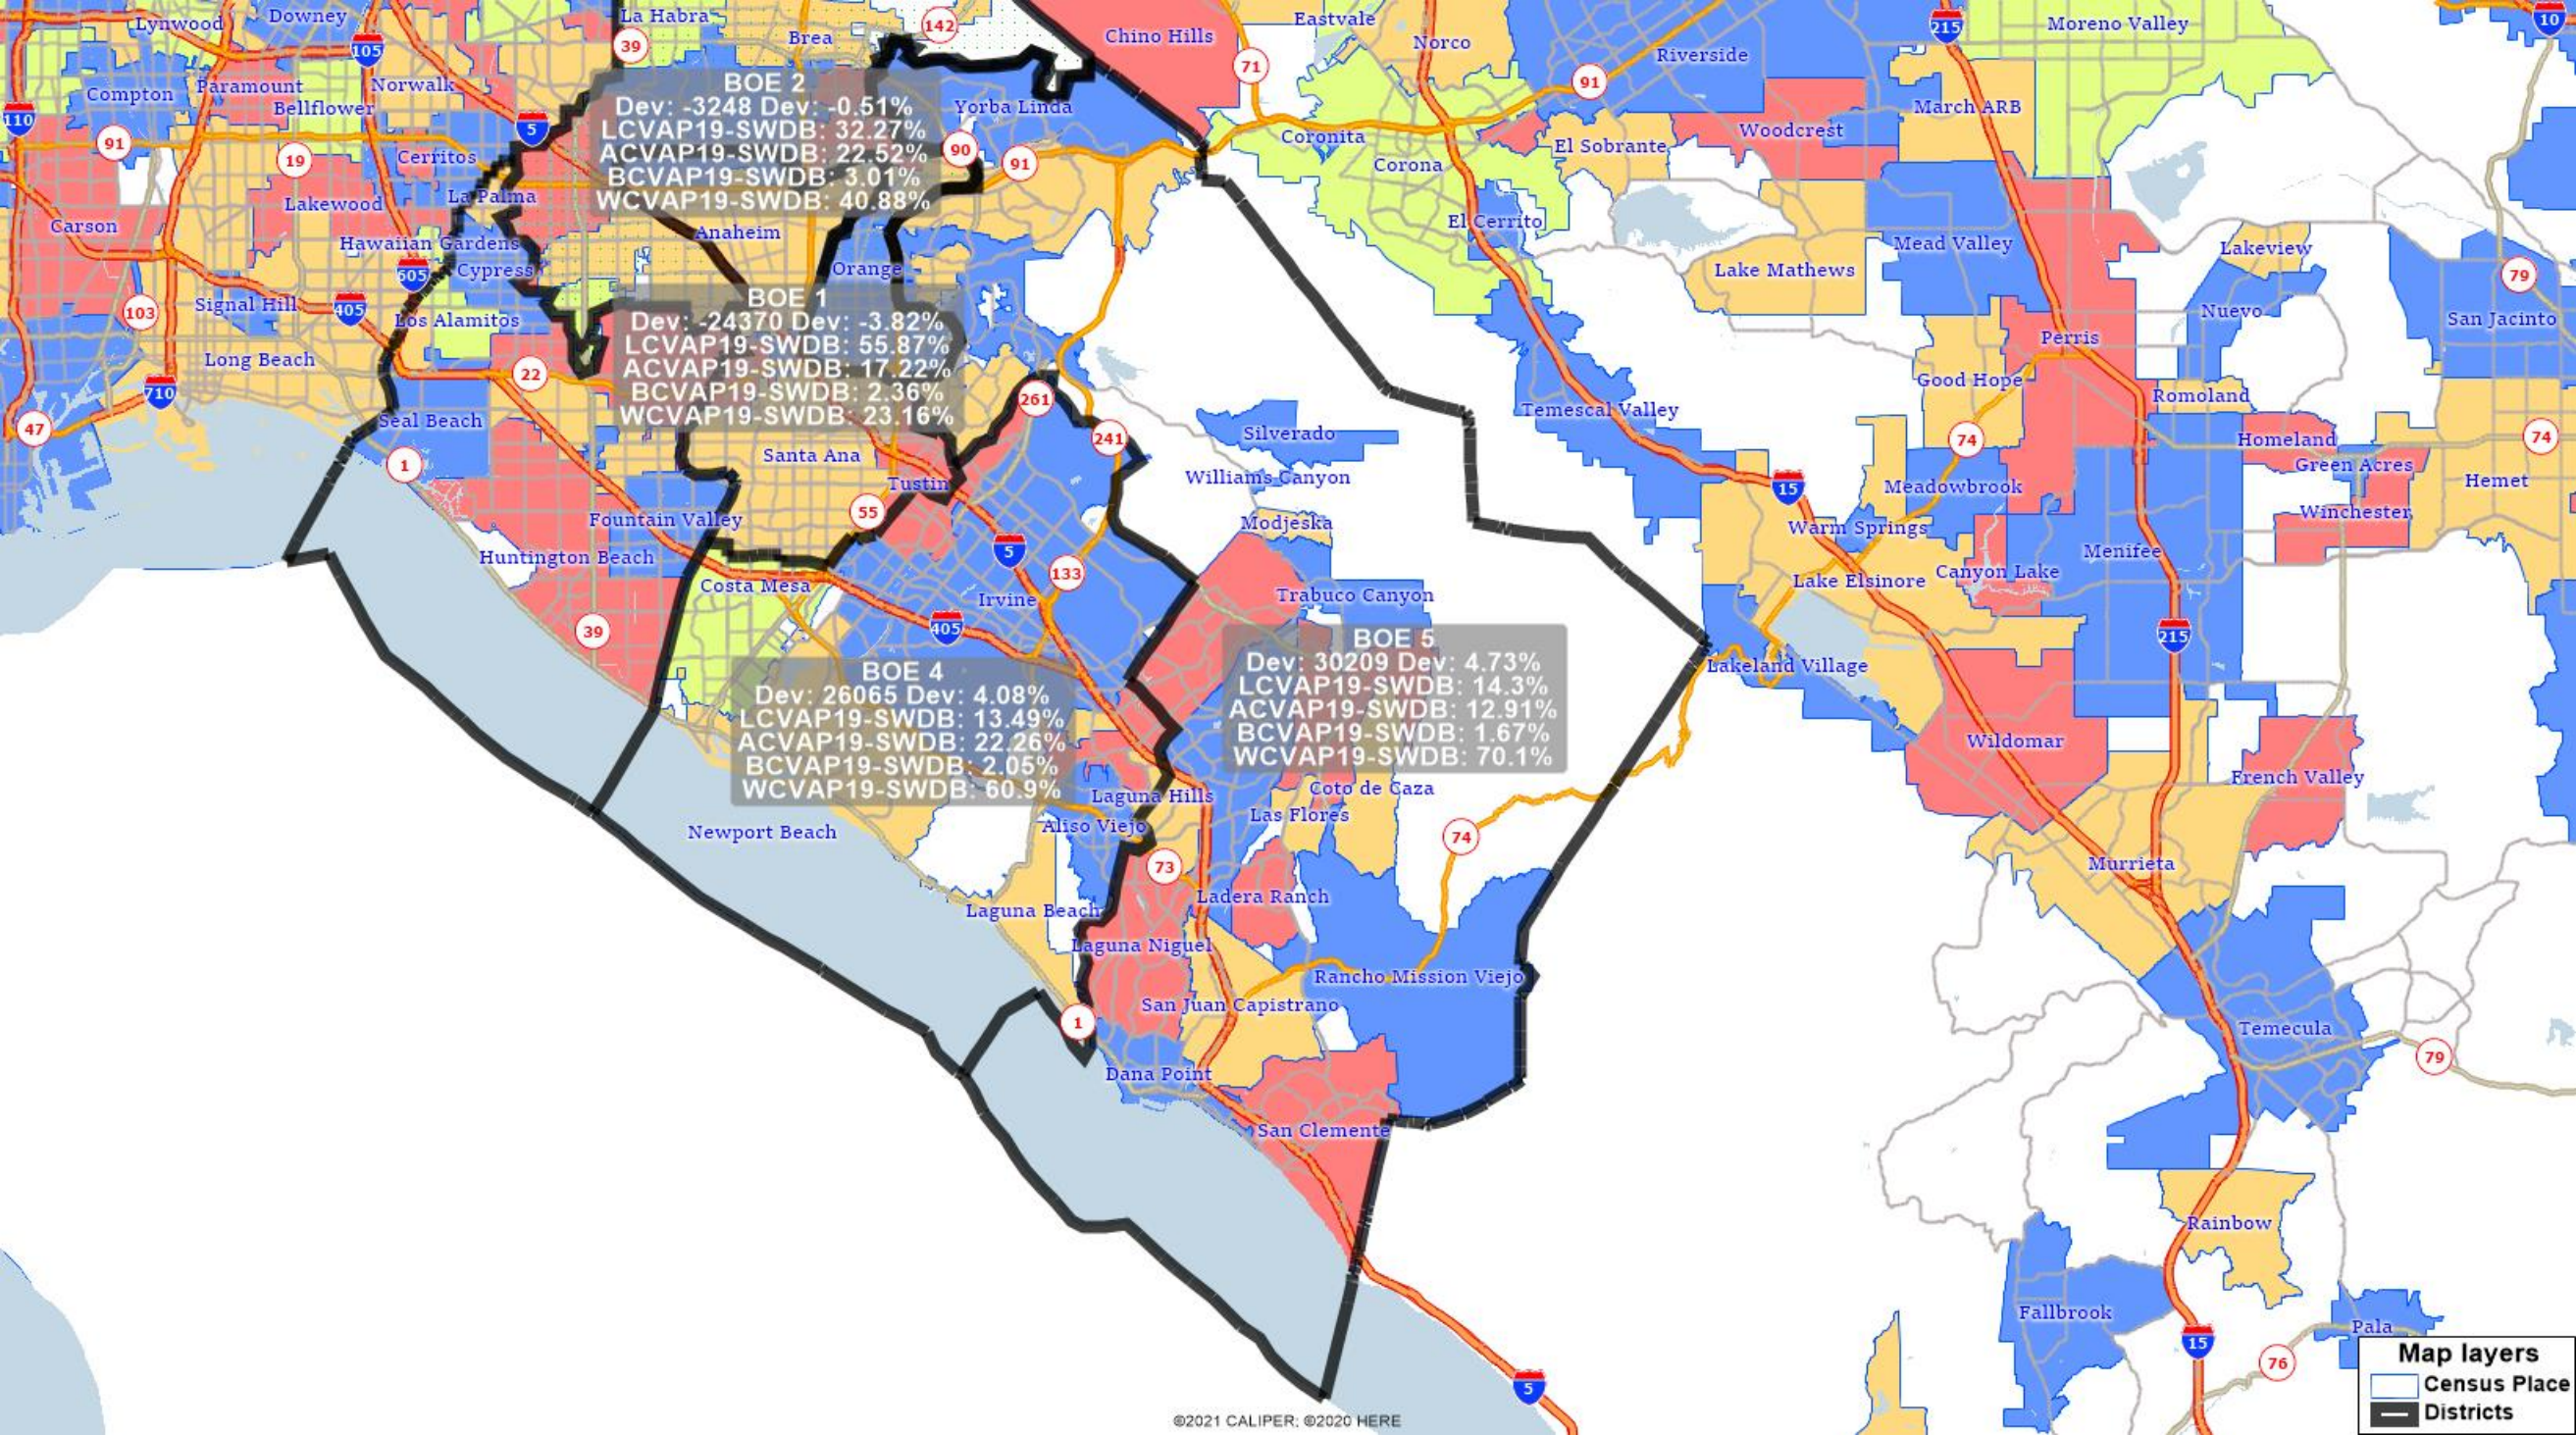

Map layers
 Census Place
 Districts

Map layers
 [Light Blue Box] Census Place
 [Black Outline] Districts

BOE 3
 Dev: -28655 Dev: -4.49%
 LCVAP19-SWDB: 17.02%
 ACVAP19-SWDB: 30.43%
 BCVAP19-SWDB: 1.9%
 WCVAP19-SWDB: 48.74%

ACVAP19-SWDB: 17.22%
 BCVAP19-SWDB: 2.36%
 WCVAP19-SWDB: 23.16%

BOE 4
 Dev: 26065 Dev: 4.08%
 LCVAP19-SWDB: 13.49%
 ACVAP19-SWDB: 22.26%
 BCVAP19-SWDB: 2.05%
 WCVAP19-SWDB: 60.9%

BOE 5
 Dev: 30209 Dev: 4.73%
 LCVAP19-SWDB: 14.3%
 ACVAP19-SWDB: 12.91%
 BCVAP19-SWDB: 1.67%
 WCVAP19-SWDB: 70.1%

Map layers
 Census Place
 Districts

Map layers

- Census Place
- Districts