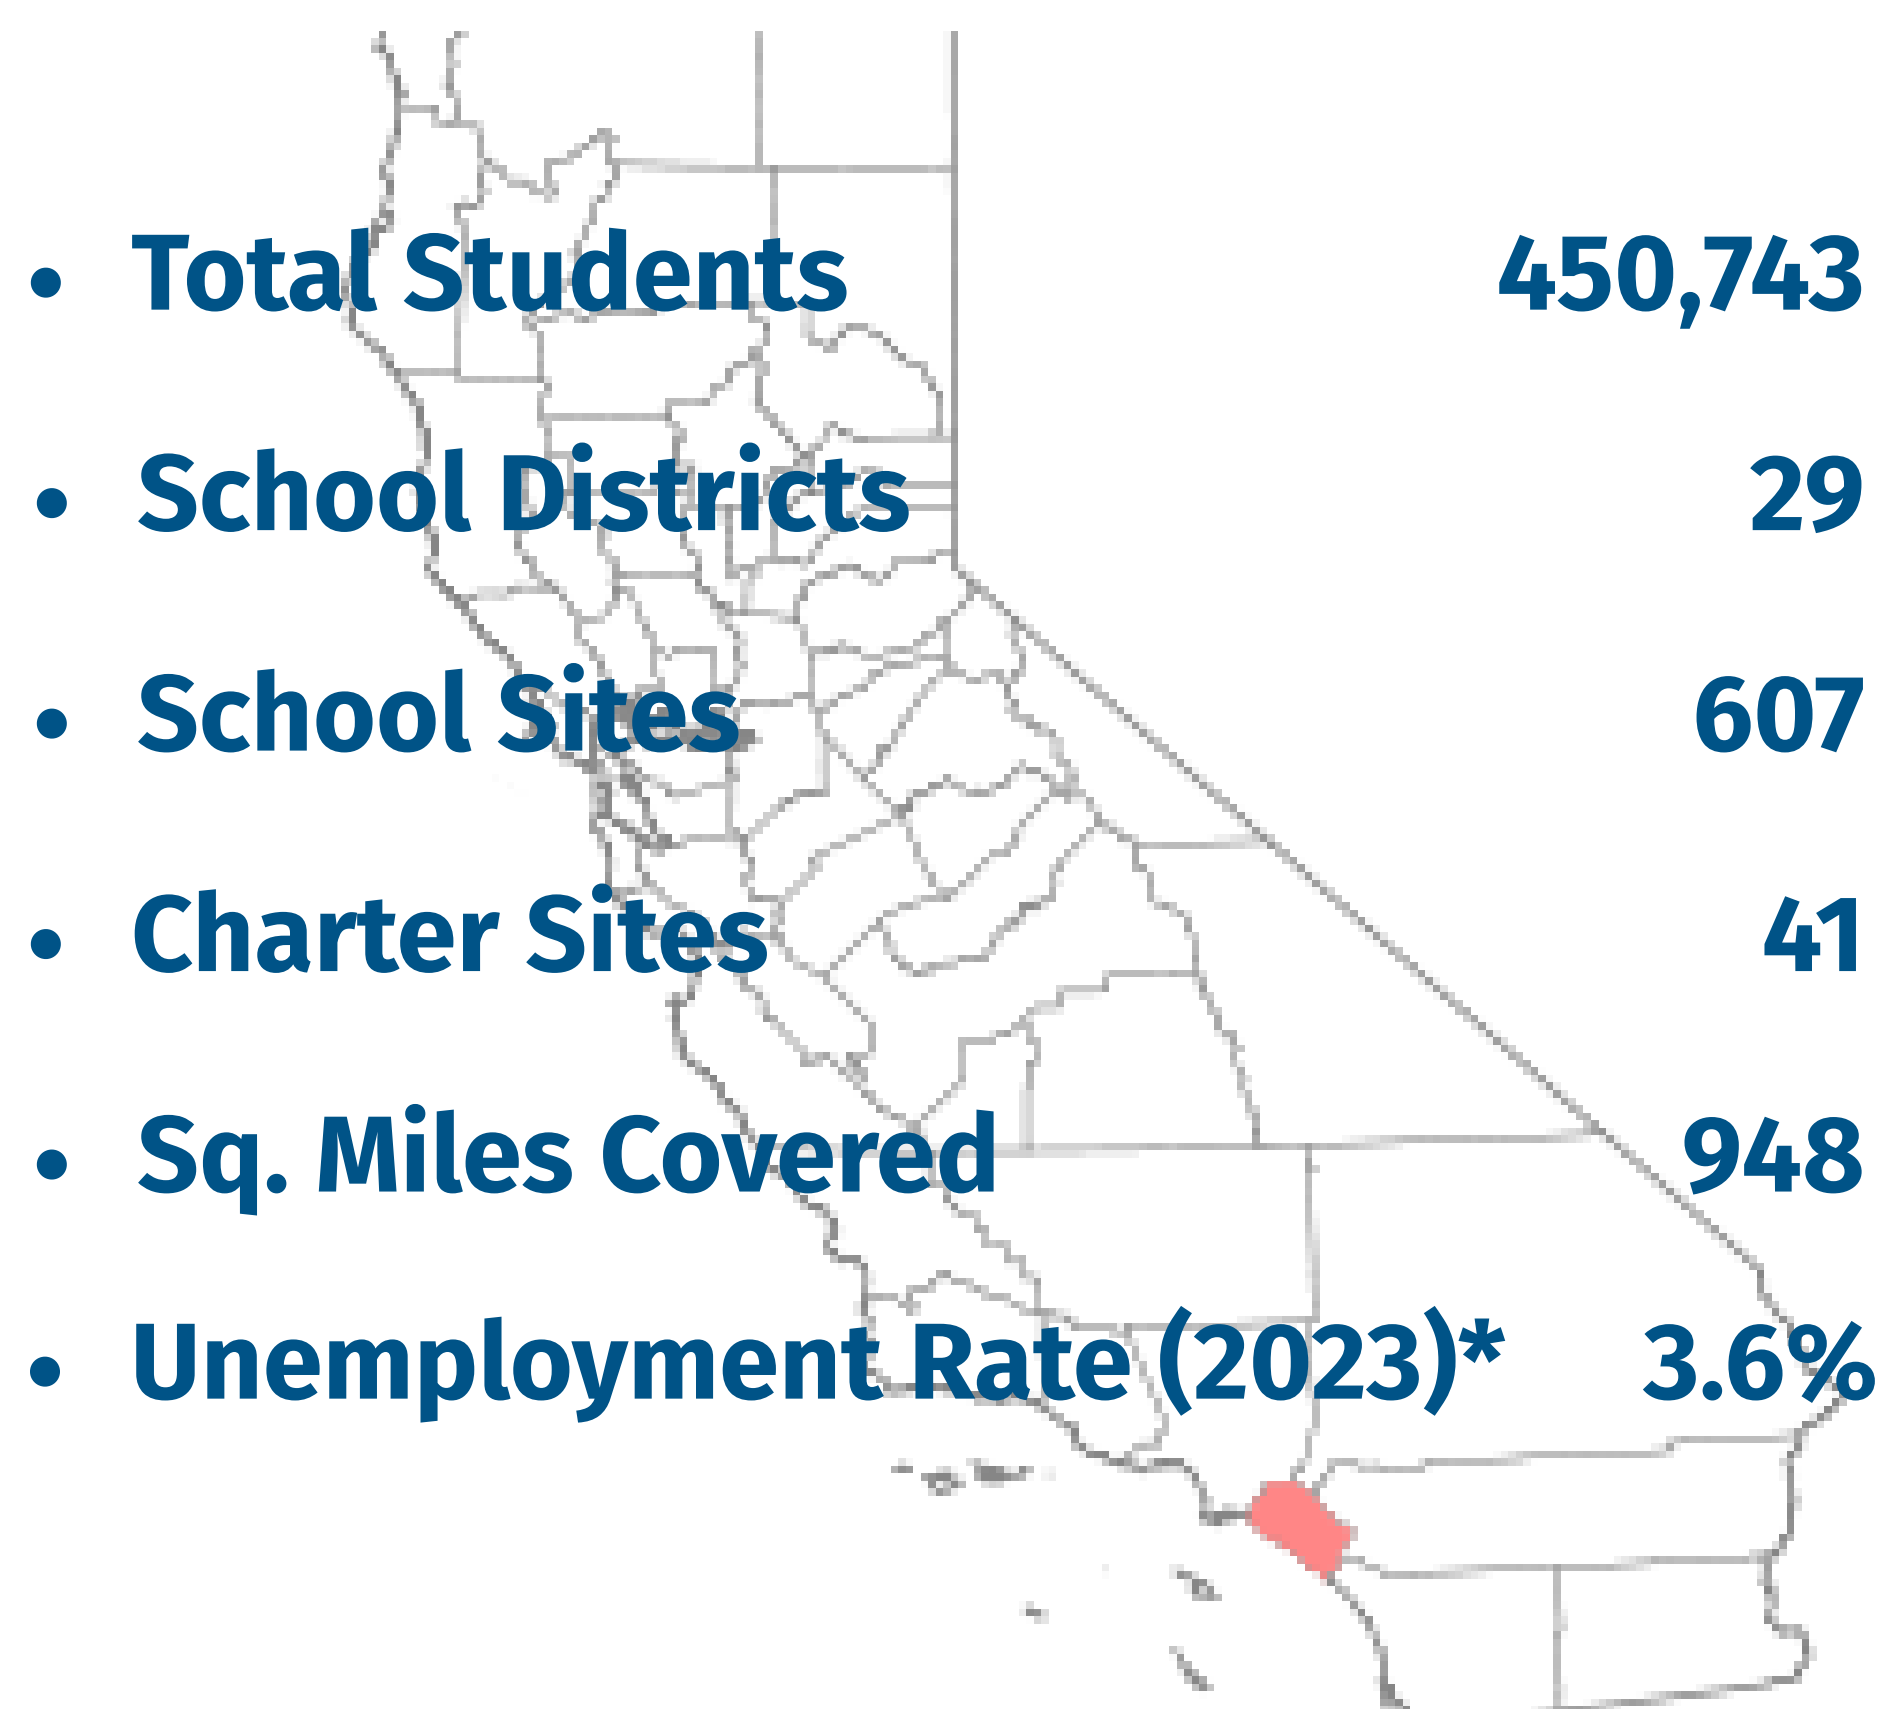

Orange County Department of Education

Homeless Student Population Data Year 2022-2023

Orange County at a Glance

Current Numbers

Homeless Student Data Trend

*Source: CA Employment Development Department 2023, annual average for Orange County

Homeless Student Population

Districts with Highest Homeless Student Enrollment

90.7%

Homeless students are living in doubled-up or tripled-up situations

Shelters (3.7%) Doubled-up/Triples-up (90.79%)
Unsheltered (1.3%) Hotels/Motels (4.2%)