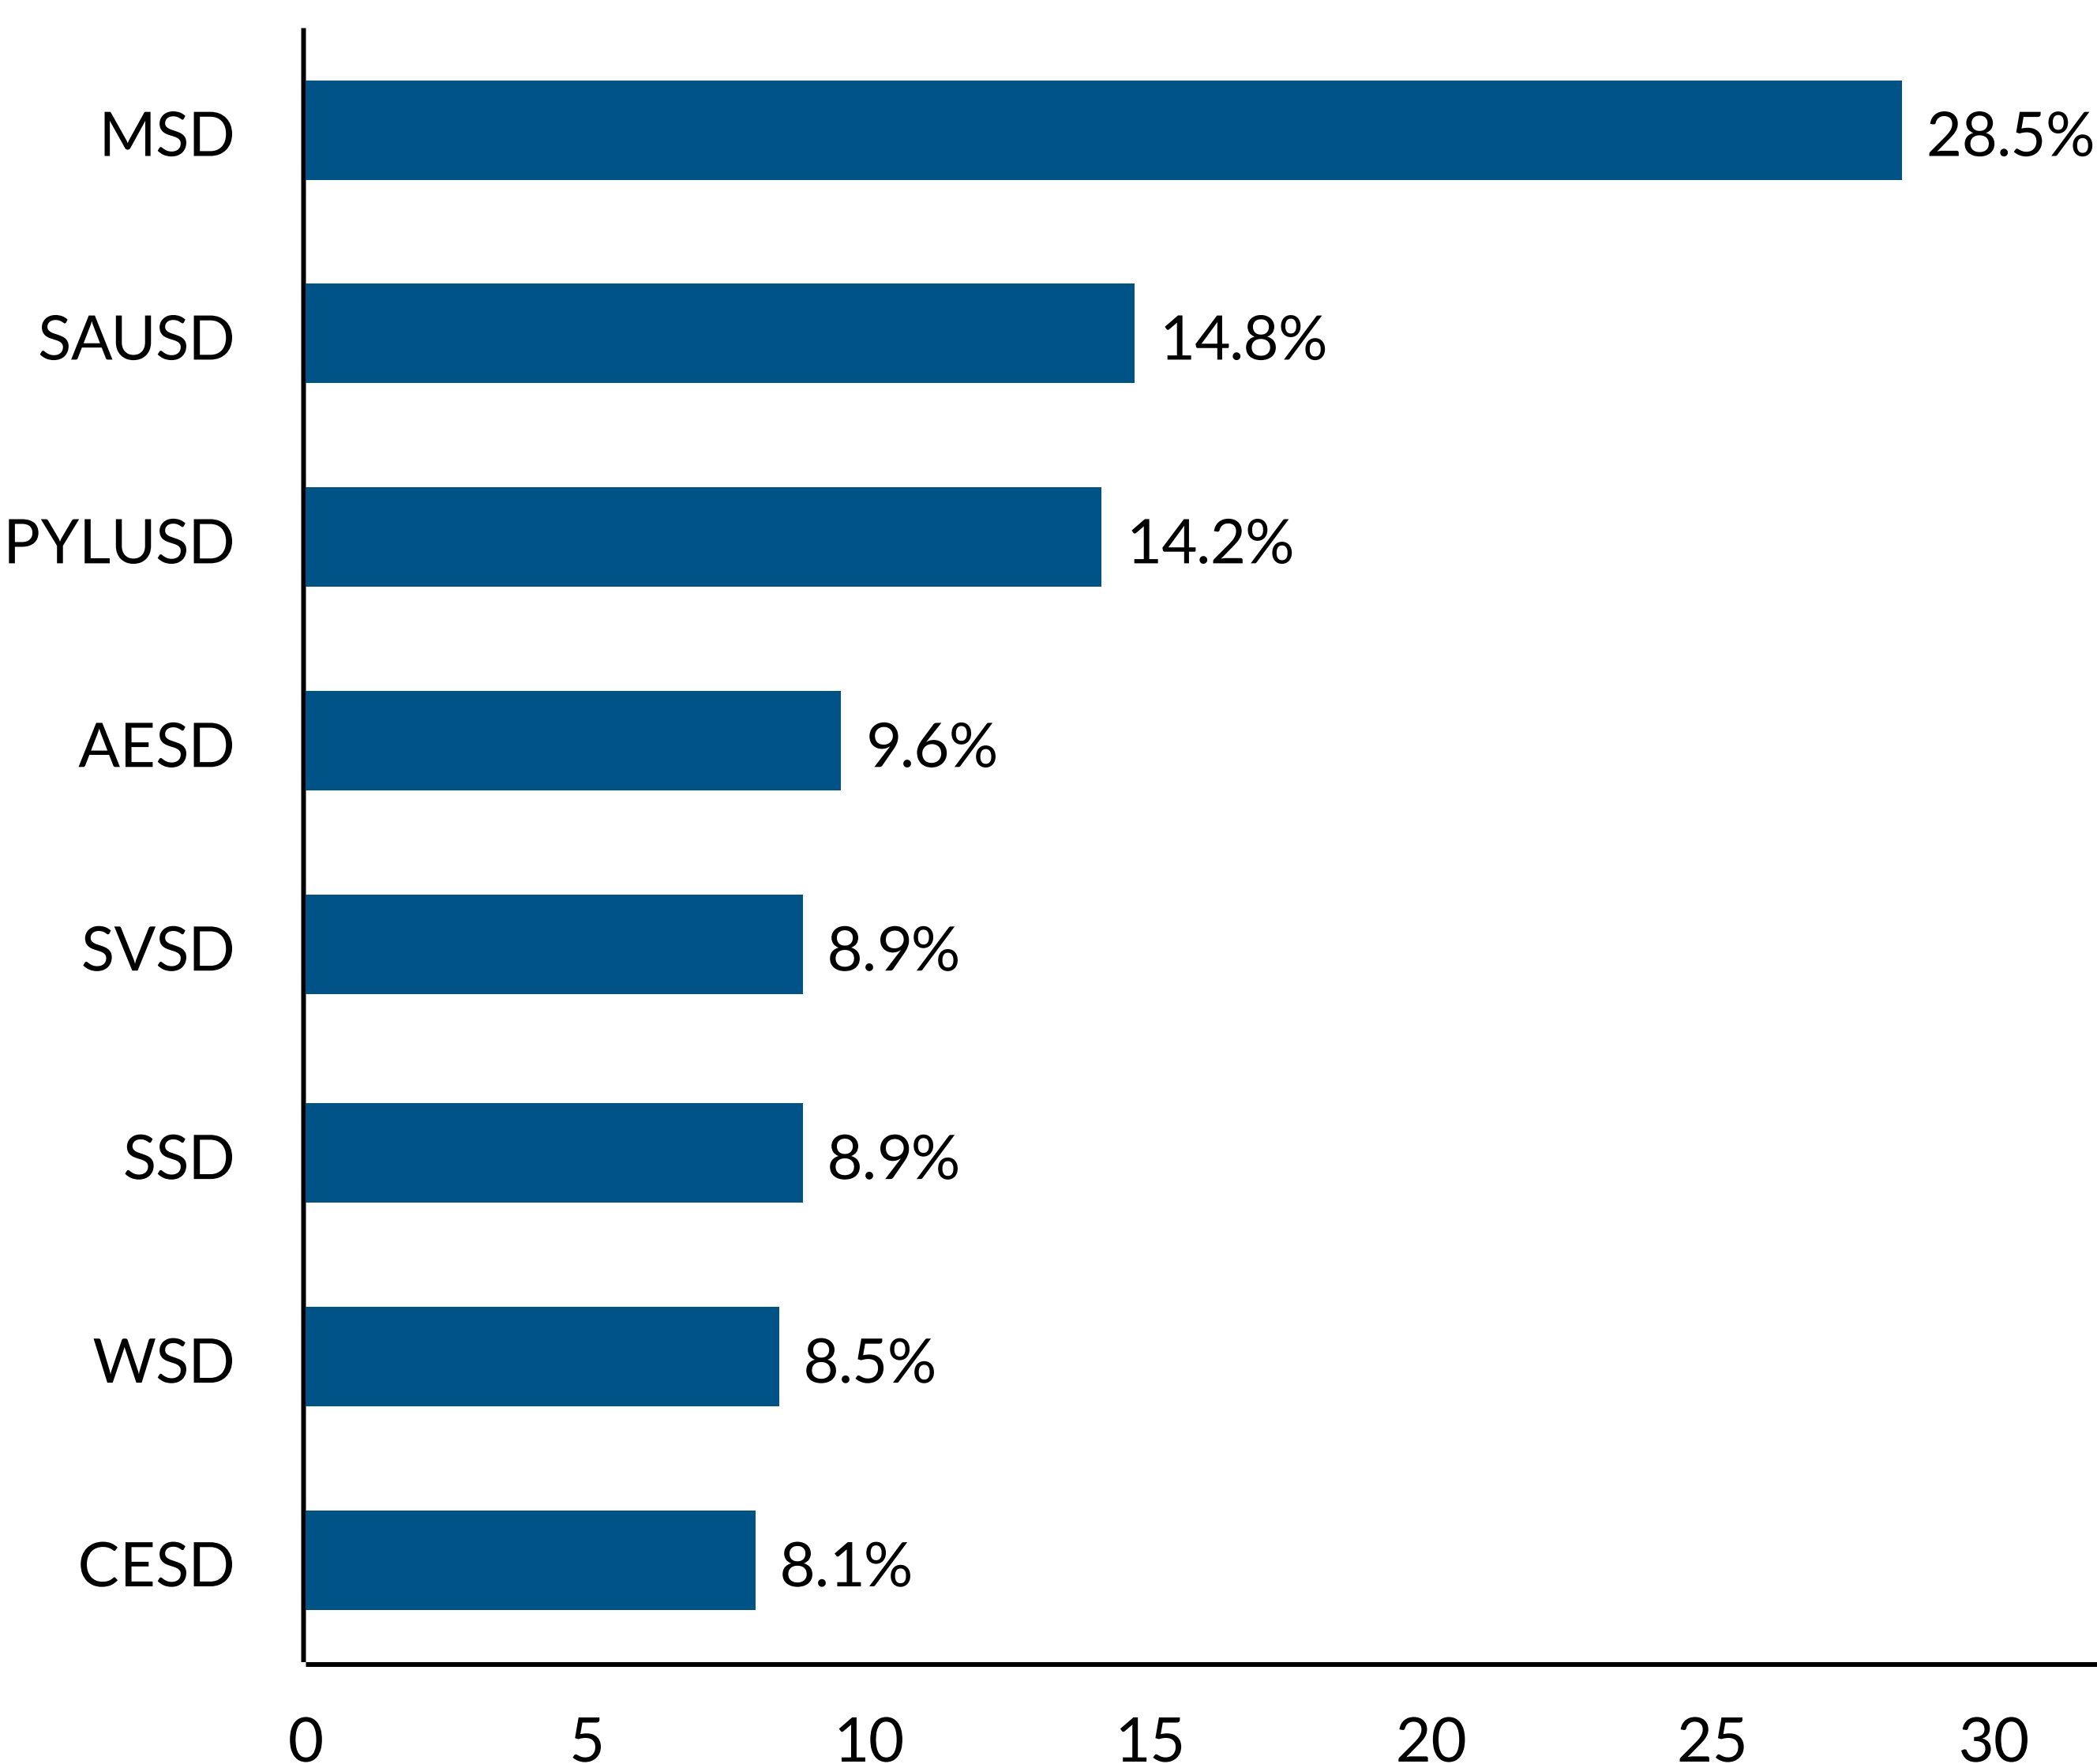

Homeless Student Population

Districts with Highest Homeless Student Enrollment