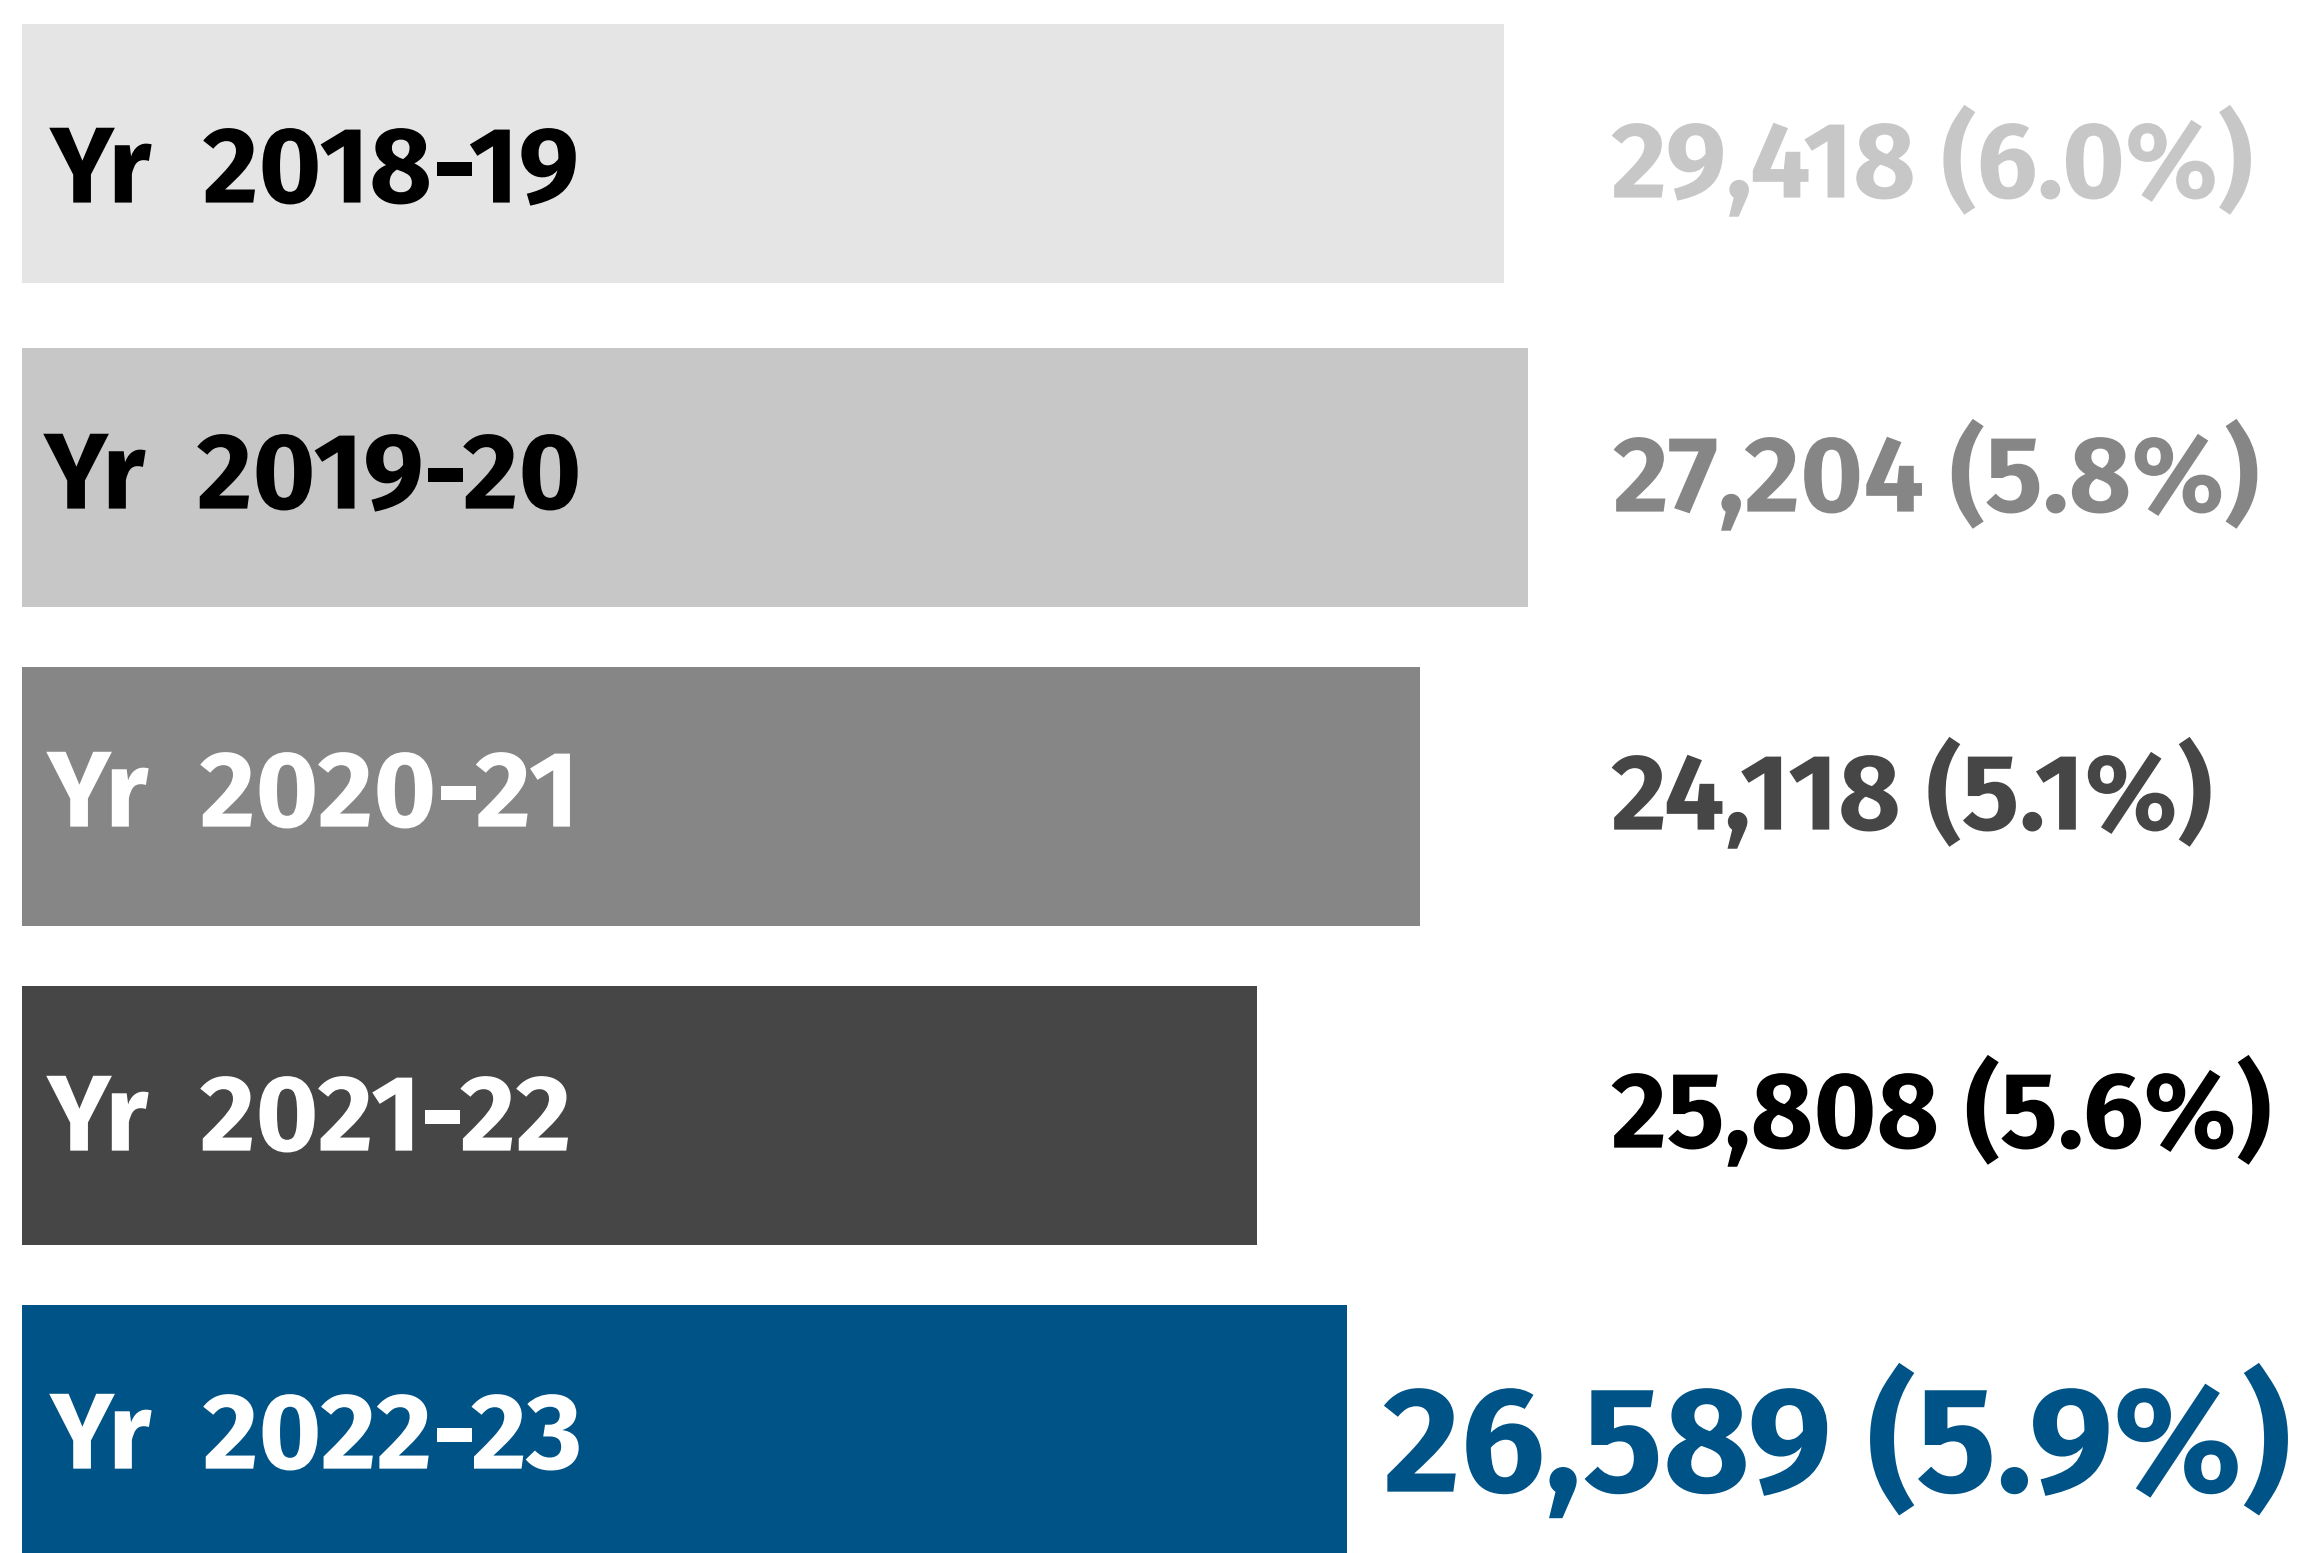

Orange County Department of Education

Homeless Student Population Data Year 2022-2023

Orange County at a Glance

Current Numbers

Homeless Student Data Trend

*Source: CA Employment Development Department 2023, annual average for Orange County

Homeless Student Population

Districts with Highest Homeless Student Enrollment

90.7%

Homeless students are living in doubled-up or tripled-up situations

Shelters (3.7%) Doubled-up/Triples-up (90.79%)
Unsheltered (1.3%) Hotels/Motels (4.2%)