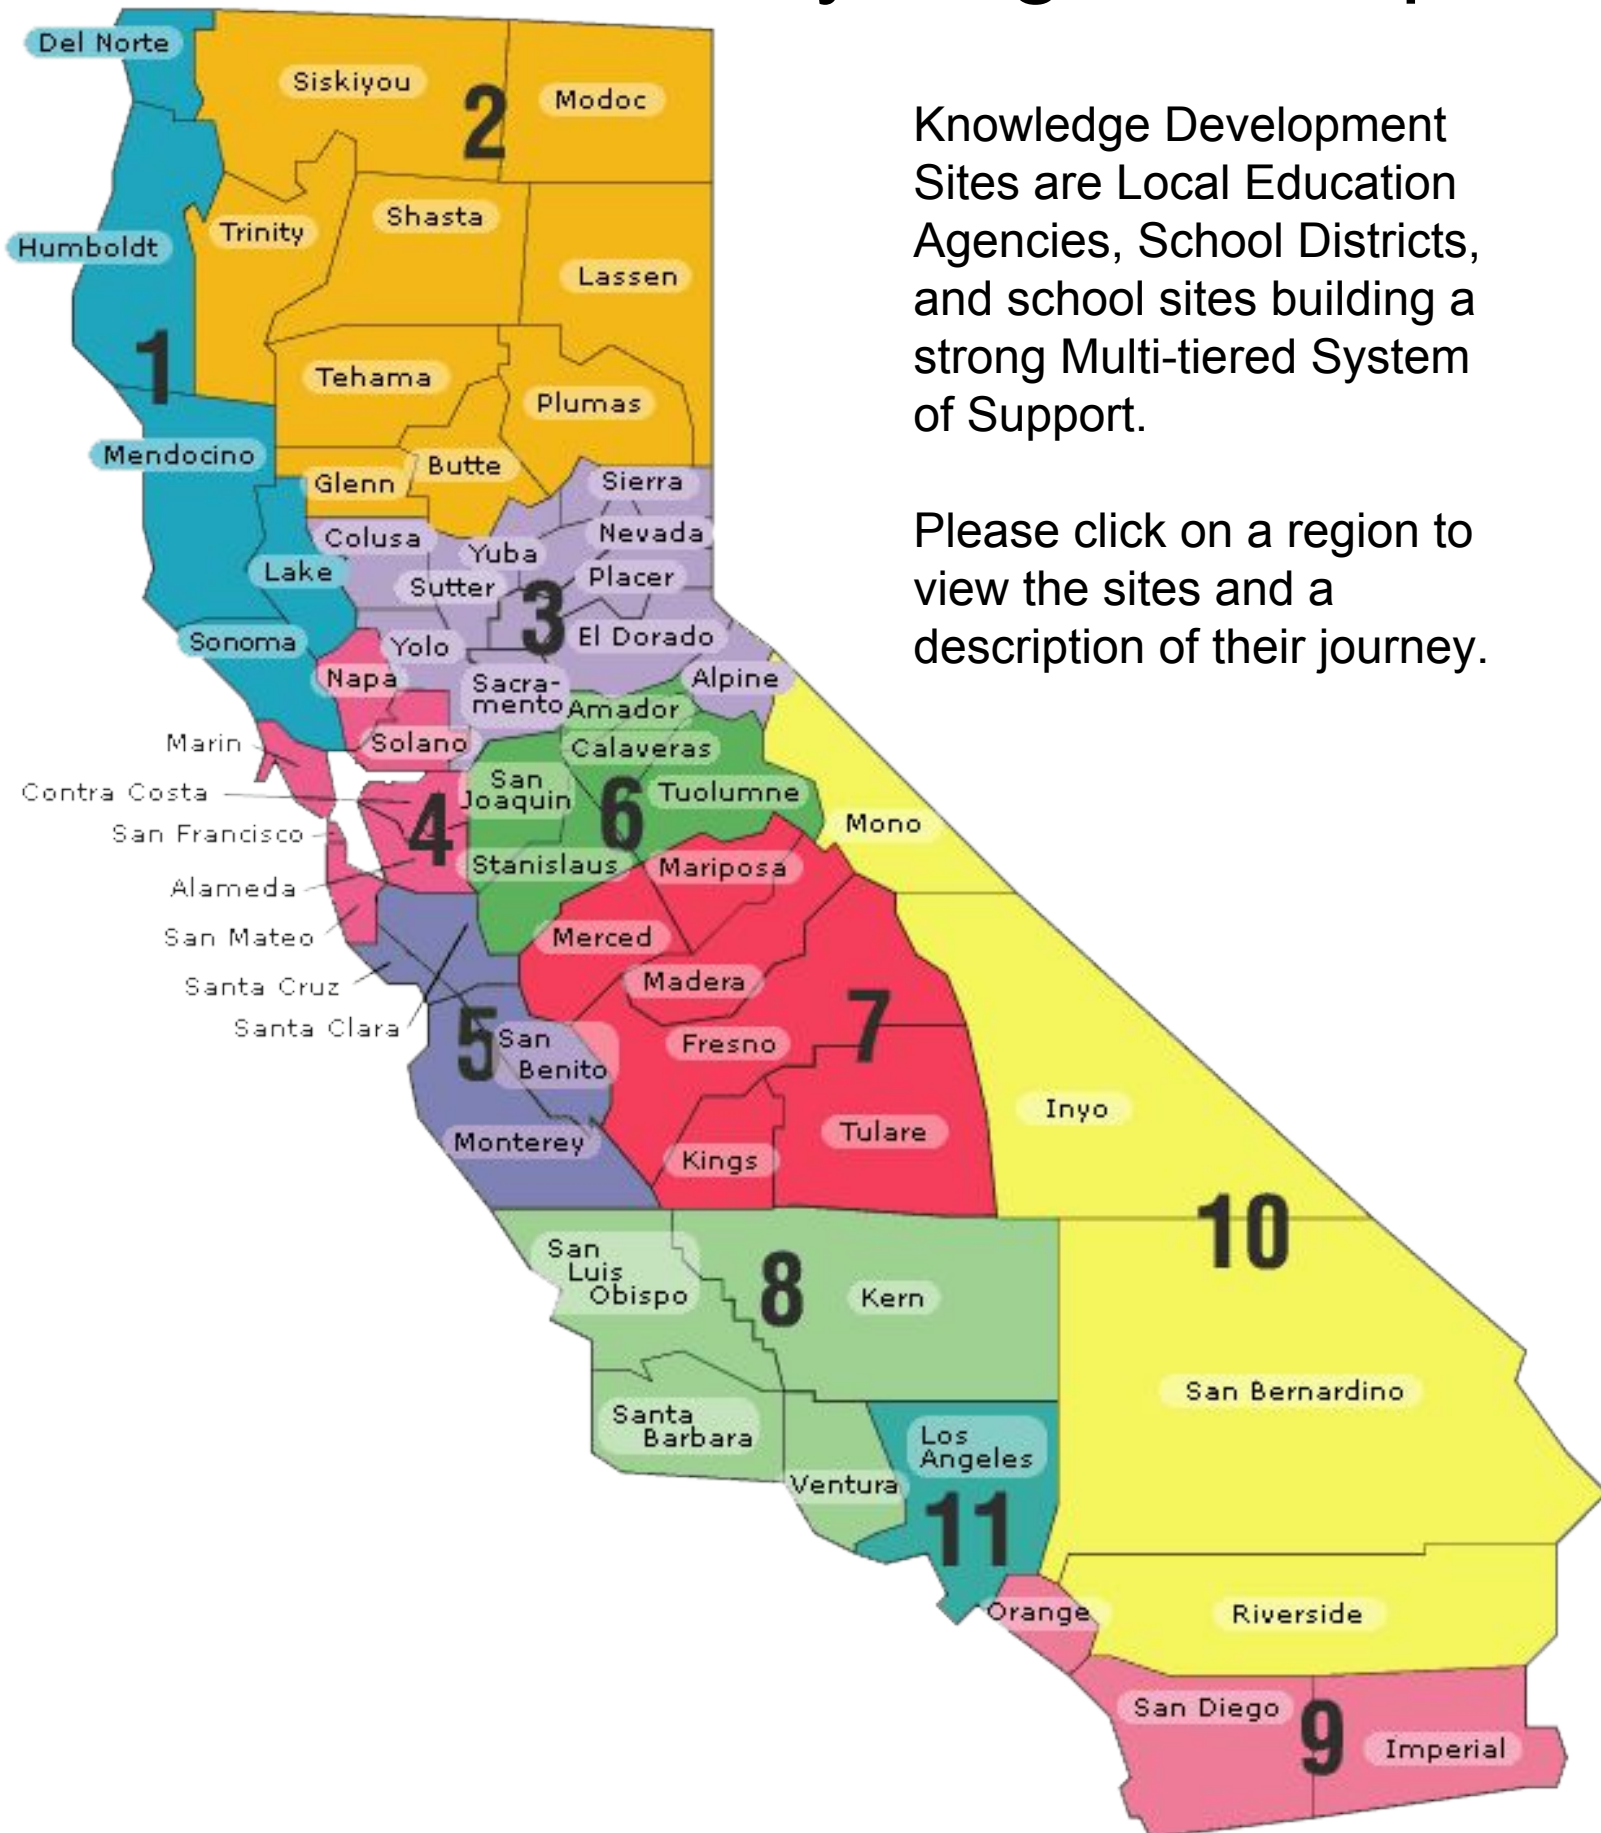

CA MTSS - KDS Sites

California County Regions Map

Knowledge Development Sites are Local Education Agencies, School Districts, and school sites building a strong Multi-tiered System of Support.

Please click on a region to view the sites and a description of their journey.