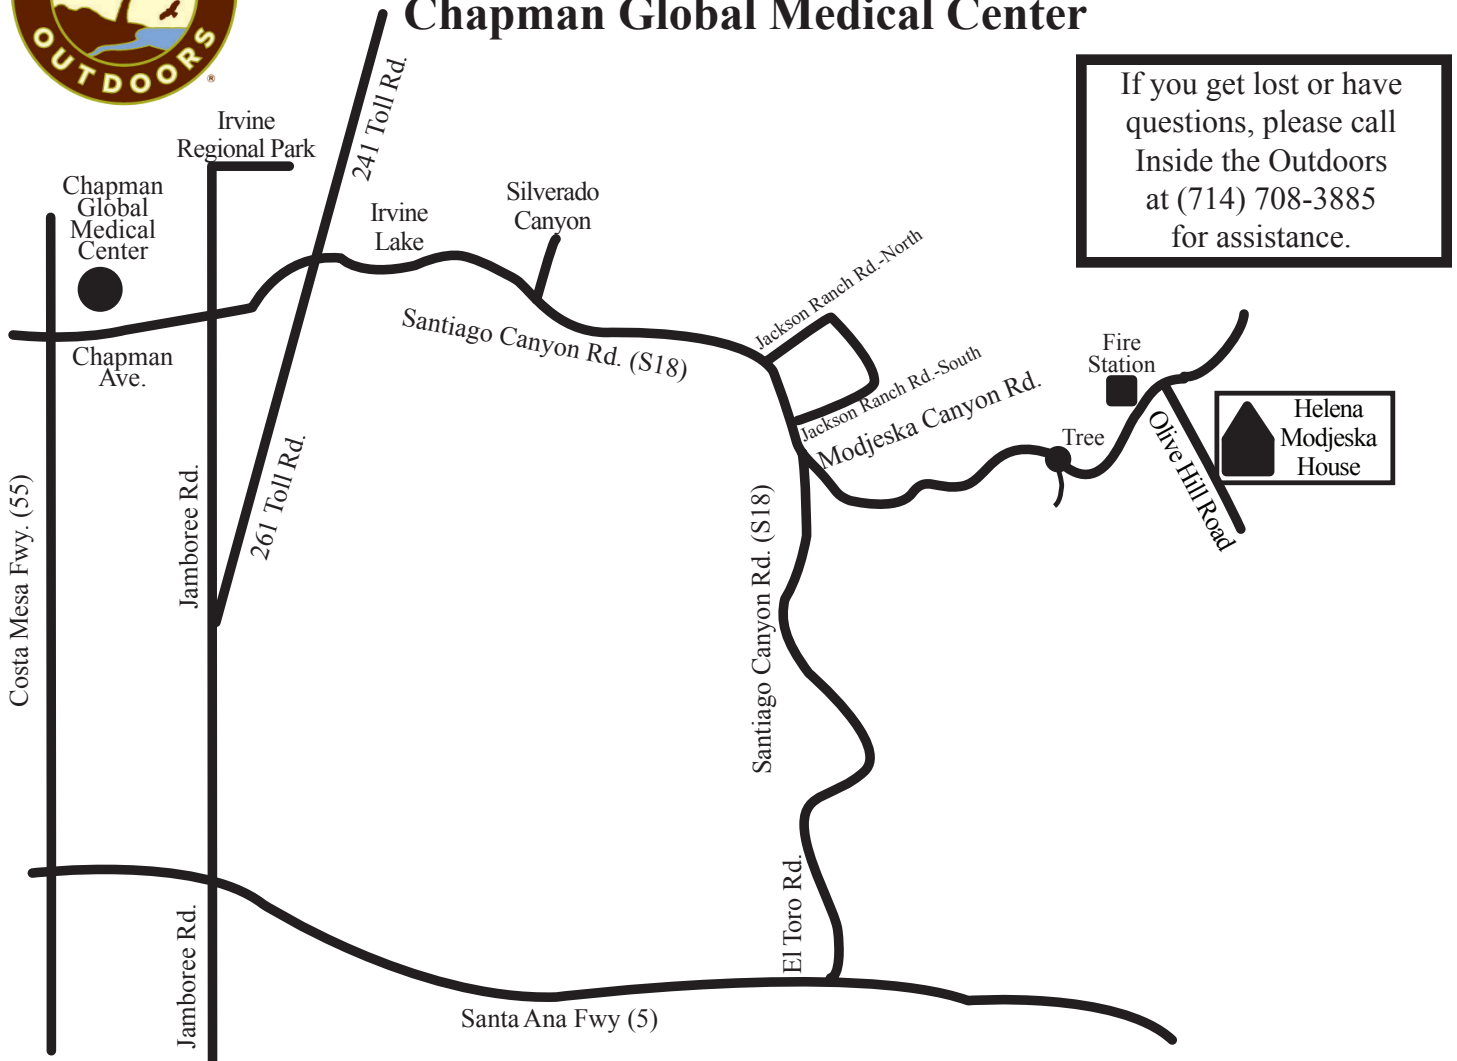

Map to Helena Modjeska House and Chapman Global Medical Center

If you get lost or have questions, please call Inside the Outdoors at (714) 708-3885 for assistance.

Directions

From 55 FWY - Exit Chapman Ave. (east). It will turn into Santiago Canyon Road. Stay on Santiago Canyon Road. Turn left on Modjeska Canyon Road.

From 5 FWY - Exit El Toro Rd. (east). It will turn into Santiago Canyon Road. Stay on Santiago Canyon Road. Turn right on Modjeska Canyon Road.

Once on Modjeska Canyon Road, turn left at the tree in the fork in the road. Pass the fire station on your left and turn right on Olive Hill Road. We will meet you on the corner of Olive Hill Road and Modjeska Canyon Road.

Lunch - Our staff will direct you to the park directly across the street to enjoy lunch. Please do not eat lunch at Helena Modjeska House.

Helena Modjeska House Address

29042 Modjeska Canyon Road, Silverado, CA 92676

Chapman Global Medical Center Address and Phone Number

2601 E. Chapman Ave., Orange, CA 92869 (714) 633-0011