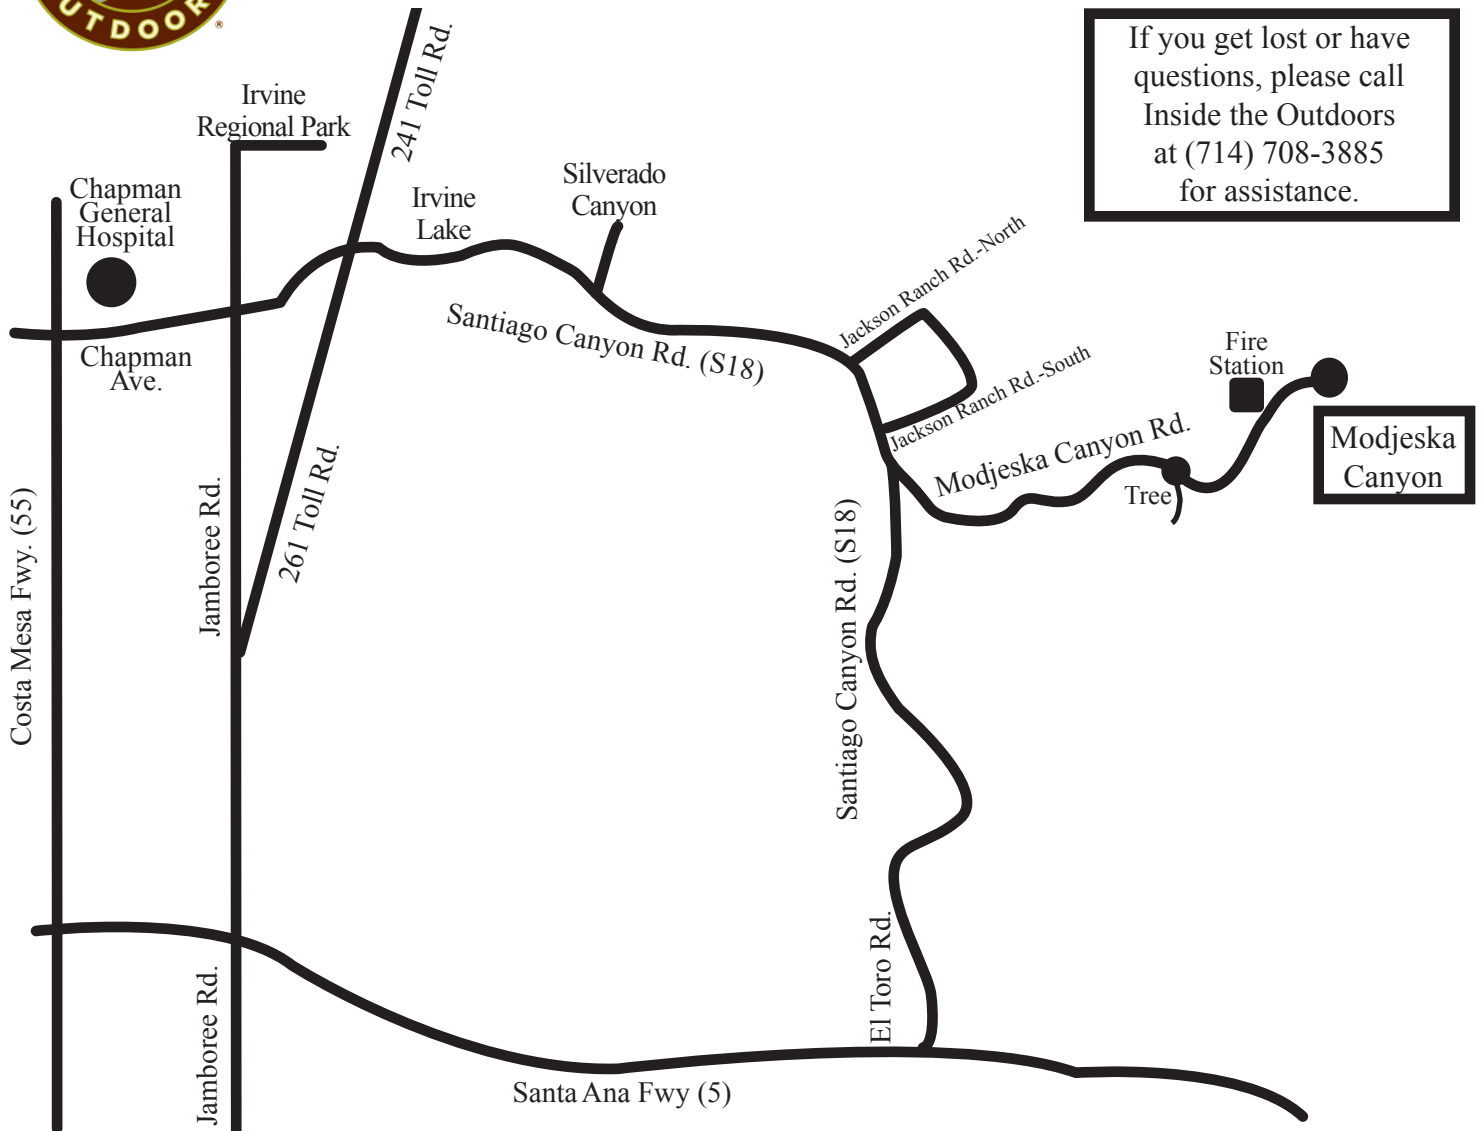

Map to Modjeska Wilderness Preserve and Chapman Global Medical Center

Directions

From 55 FWY - Exit Chapman Ave. (east). It will turn into Santiago Canyon Road. Stay on Santiago Canyon Road. Turn left on Modjeska Canyon Road.

From 5 FWY - Exit El Toro Rd. (east). It will turn into Santiago Canyon Road. Stay on Santiago Canyon Road. Turn right on Modjeska Canyon Road.

Once on Modjeska Canyon Rd., turn left at the tree in the fork in the road to Tucker Wildlife Sanctuary. We will meet you at the Tucker Wildlife Sanctuary parking lot in Modjeska Canyon.

Modjeska Canyon Address

29042 Modjeska Canyon Road, Silverado, CA 92676

Chapman Global Medical Center Address and Phone Number

2601 E. Chapman Ave., Orange, CA 92869 (714) 633-0011