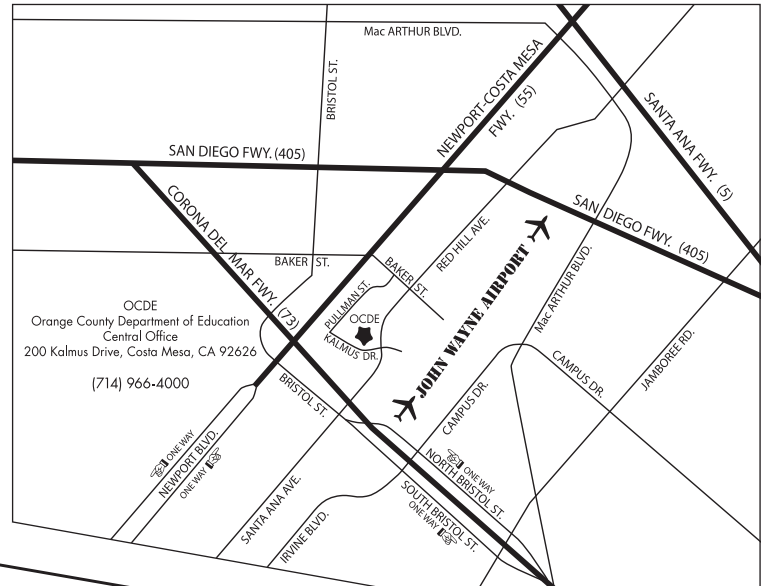

From Corona del Mar toward Newport-Costa Mesa Freeway: Corona del Mar Freeway (73) north to Newport-Costa Mesa Freeway (55). North on Newport-Costa Mesa Freeway to Baker offramp. Right on Baker to Red Hill. Right on Red Hill to Kalmus. Right on Kalmus to Department of Education. Turn right into the parking lot.

From Corona del Mar – PCH: Pacific Cost Highway to Jamboree. Right on Jamboree to Bristol. Left on Bristol to Red Hill. Right on Red Hill to Kalmus. Left on Kalmus to Department of Education. Turn right into the parking lot.

From San Diego toward Los Angeles: San Diego Freeway (405) to Newport-Costa Mesa Freeway (55). South on Newport-Costa Mesa Freeway to Baker offramp. Left on Baker to Red Hill. Right on Red Hill to Kalmus. Right on Kalmus to Department of Education. Turn right into the parking lot.

Building A

- Superintendent
- Deputy Superintendent
- Board Room
- Business Services
- Purchasing
- Human Resources & Support Services
- Legal Services

Building C

- Informational Services
- Facilities-Planning / Maintenance / Operations
- Media Services
- Special Education Services
- Kalmus Kitchen

Building B

- Instructional Services
- Alternative Education Services
- School & Community Services

Building D

- Conference Center

Maps are not to scale.

Esplanade Building 1

- Suite 103
- CalSTRS Counseling

Esplanade Building 4

- Suites 102, 213-228
- Instructional Services
- Learning Support

Suite 113

- Child Care Services
- OC Child Care Planning Council

Suites 117 & 118

- LRDC (Learning Resources Display Center)

Suites 119 & 120

- ILD (Institute for Leadership Development)

Esplanade Building 5

- Suite 106
- Conference Rooms

Suite 108

- Conference Rooms

Esplanade Building 6

- Suite 107
- OAEA (Office of Assessment Evaluation and Accountability)

Suite 220

- Instructional Services
- Learning Support