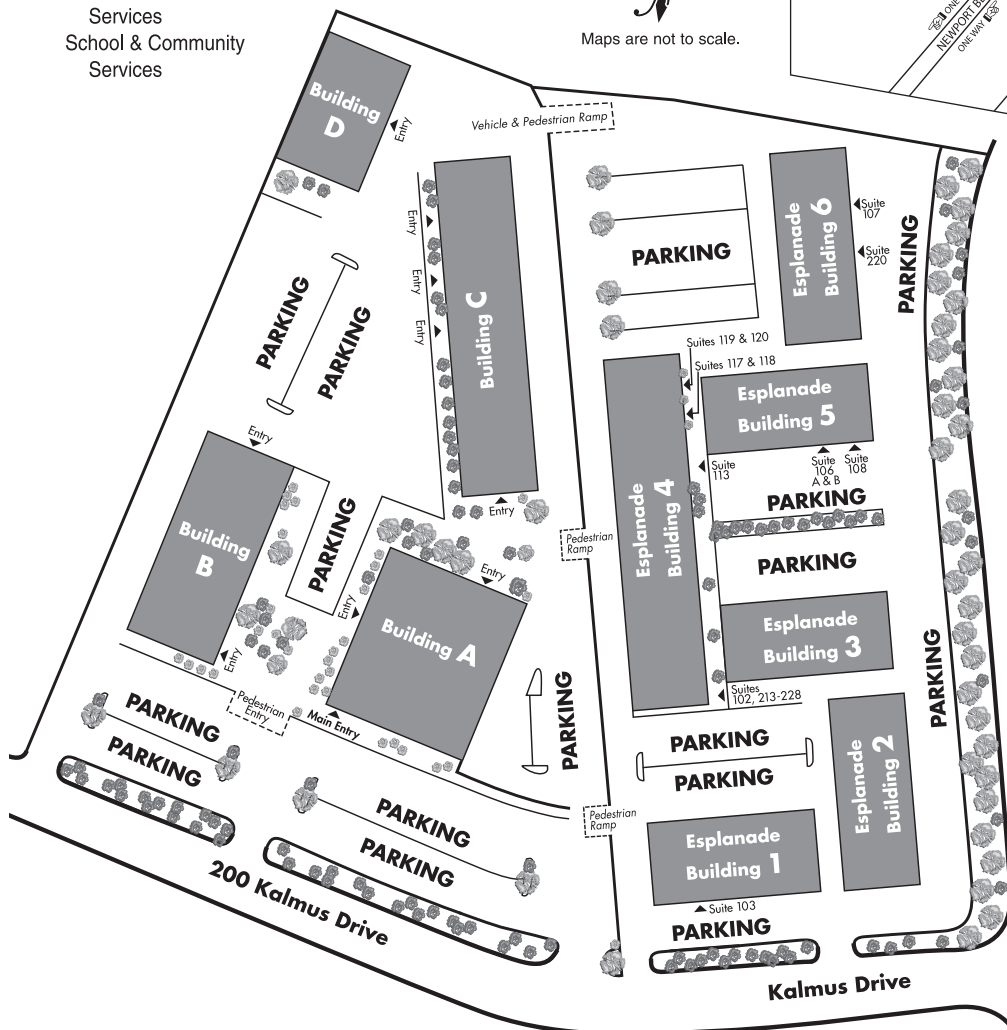

From Corona del Mar toward Newport-Costa Mesa Freeway: Corona del Mar Freeway (73) north to Newport-Costa Mesa Freeway (55). North on Newport-Costa Mesa Freeway to Baker offramp. Right on Baker to Red Hill. Right on Red Hill to Kalmus. Right on Kalmus to Department of Education. Turn right into the parking lot.

From Corona del Mar – PCH: Pacific Cost Highway to Jamboree. Right on Jamboree to Bristol. Left on Bristol to Red Hill. Right on Red Hill to Kalmus. Left on Kalmus to Department of Education. Turn right into the parking lot.

From San Diego toward Los Angeles: San Diego Freeway (405) to Newport-Costa Mesa Freeway (55). South on Newport-Costa Mesa Freeway to Baker offramp. Left on Baker to Red Hill. Right on Red Hill to Kalmus. Right on Kalmus to Department of Education. Turn right into the parking lot.

Building A

- Superintendent
- Deputy Superintendent
- Board Room
- Business Services
- Purchasing
- Human Resources & Support Services
- Legal Services

Building C

- Informational Services
- Facilities-Planning / Maintenance / Operations
- Media Services
- Special Education Services
- Kalmus Kitchen

Building B

- Instructional Services
- Alternative Education Services
- School & Community Services

Building D

- Conference Center

Maps are not to scale.

Esplanade Building 1

- Suite 103
- CalSTRS Counseling

Esplanade Building 4

- Suites 102, 213-228
- Instructional Services
- Learning Support

Suite 113

- Child Care Services
- OC Child Care Planning Council

Suites 117 & 118

- LRDC (Learning Resources Display Center)

Suites 119 & 120

- ILD (Institute for Leadership Development)

Esplanade Building 5

- Suite 106
- Conference Rooms

Suite 108

- Conference Rooms

Esplanade Building 6

- Suite 107
- OAEA (Office of Assessment Evaluation and Accountability)

Suite 220

- Instructional Services
- Learning Support