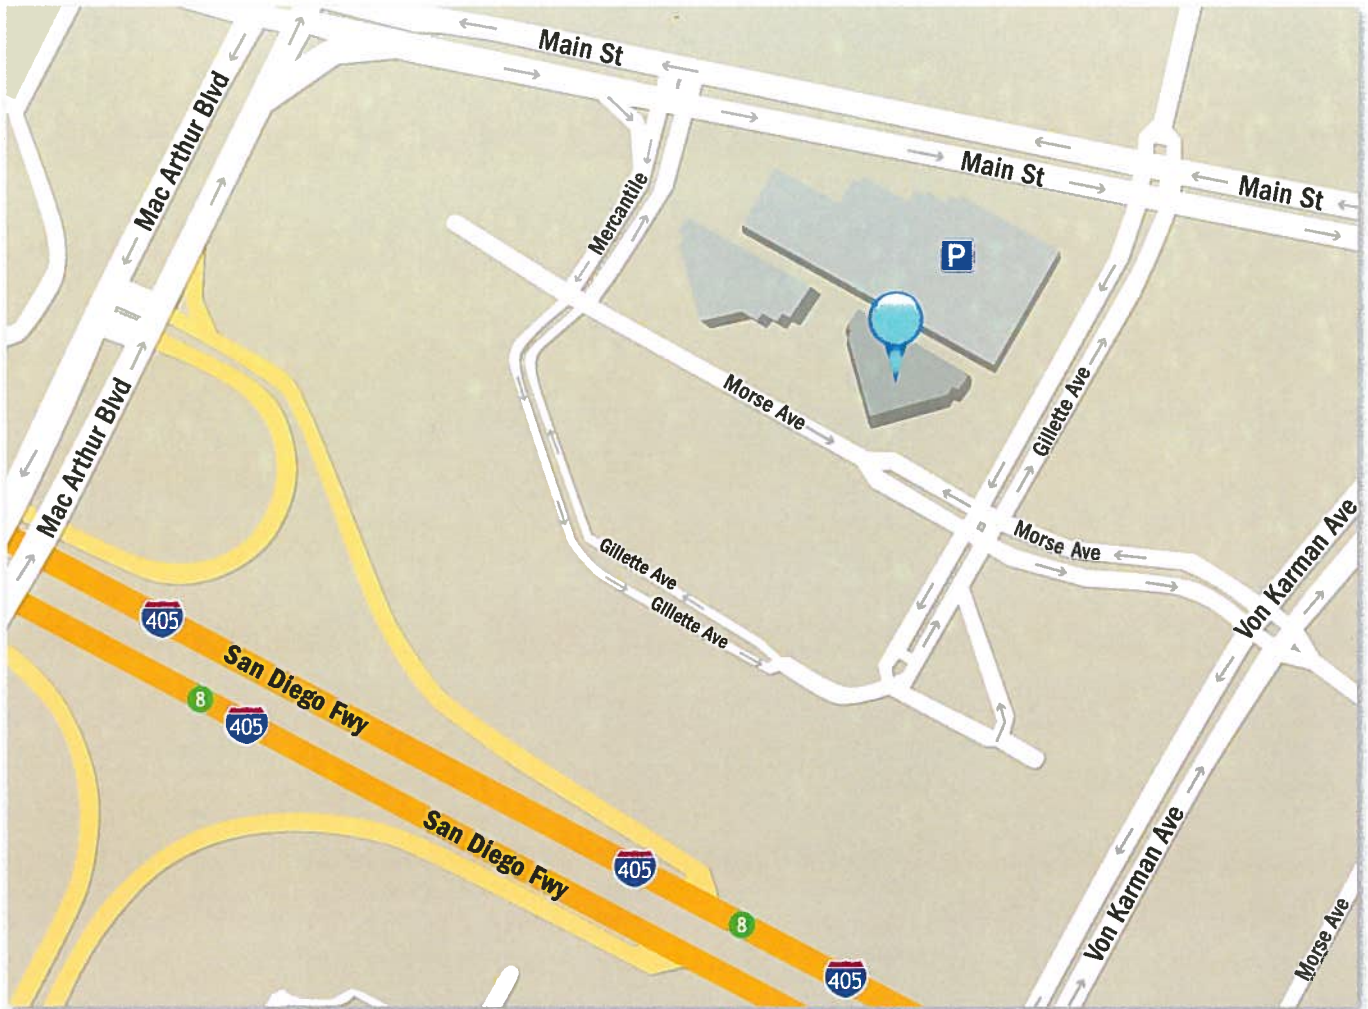

# Irvine Member Service Center Opens June 2014

**Main Plaza, 2010 Main Street,  
Suite 750, Irvine, CA 92614**

**800-228-5453  
CalSTRS.com**

**Monday-Friday: 8am - 5pm**

- Parking validation is available for CalSTRS members.
- Member parking is labeled and is located on Level 2.

## **P** **PARKING GARAGE:** Three entrances

- 1 Main Street entrance,** enter in the middle of both plaza buildings and 2010 Main Street building is to your left.
- 2 Gillette Avenue entrance,** enter on the 2010 Main Street building side.
- 3 Mercantile entrance,** enter on the 1920 Main Street building side. The 2010 building will be the second building.