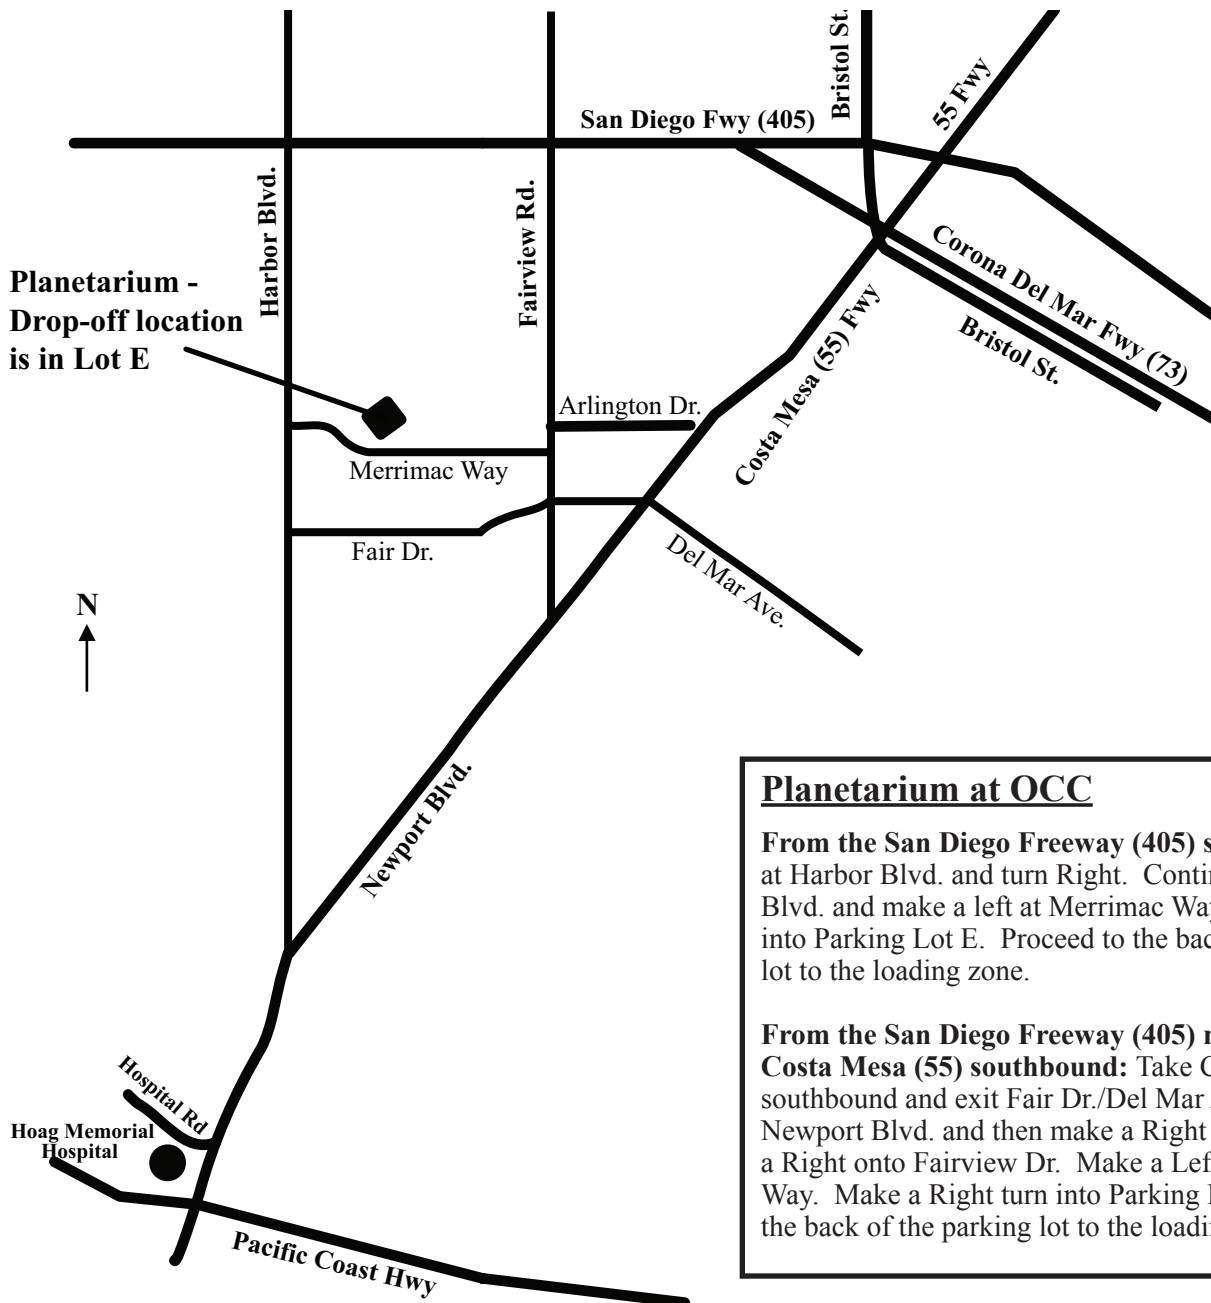

Map to Planetarium at OCC and Hospital

If you get lost or have questions, please call Inside the Outdoors at (714) 708-3885 for assistance.

Planetarium at OCC

From the San Diego Freeway (405) southbound: Exit at Harbor Blvd. and turn Right. Continue on Harbor Blvd. and make a left at Merrimac Way. Make a Left into Parking Lot E. Proceed to the back of the parking lot to the loading zone.

From the San Diego Freeway (405) northbound or Costa Mesa (55) southbound: Take Costa Mesa (55) southbound and exit Fair Dr./Del Mar Ave. Merge onto Newport Blvd. and then make a Right on Fair Dr. Make a Right onto Fairview Dr. Make a Left onto Merrimac Way. Make a Right turn into Parking Lot E. Proceed to the back of the parking lot to the loading zone.

Planetarium at Orange Coast College Address (Please note there is no physical street address to your field trip location. This is the closest available address.)

2701 Fairview Rd, Costa Mesa, CA 92626

Hoag Hospital Address and Phone Number