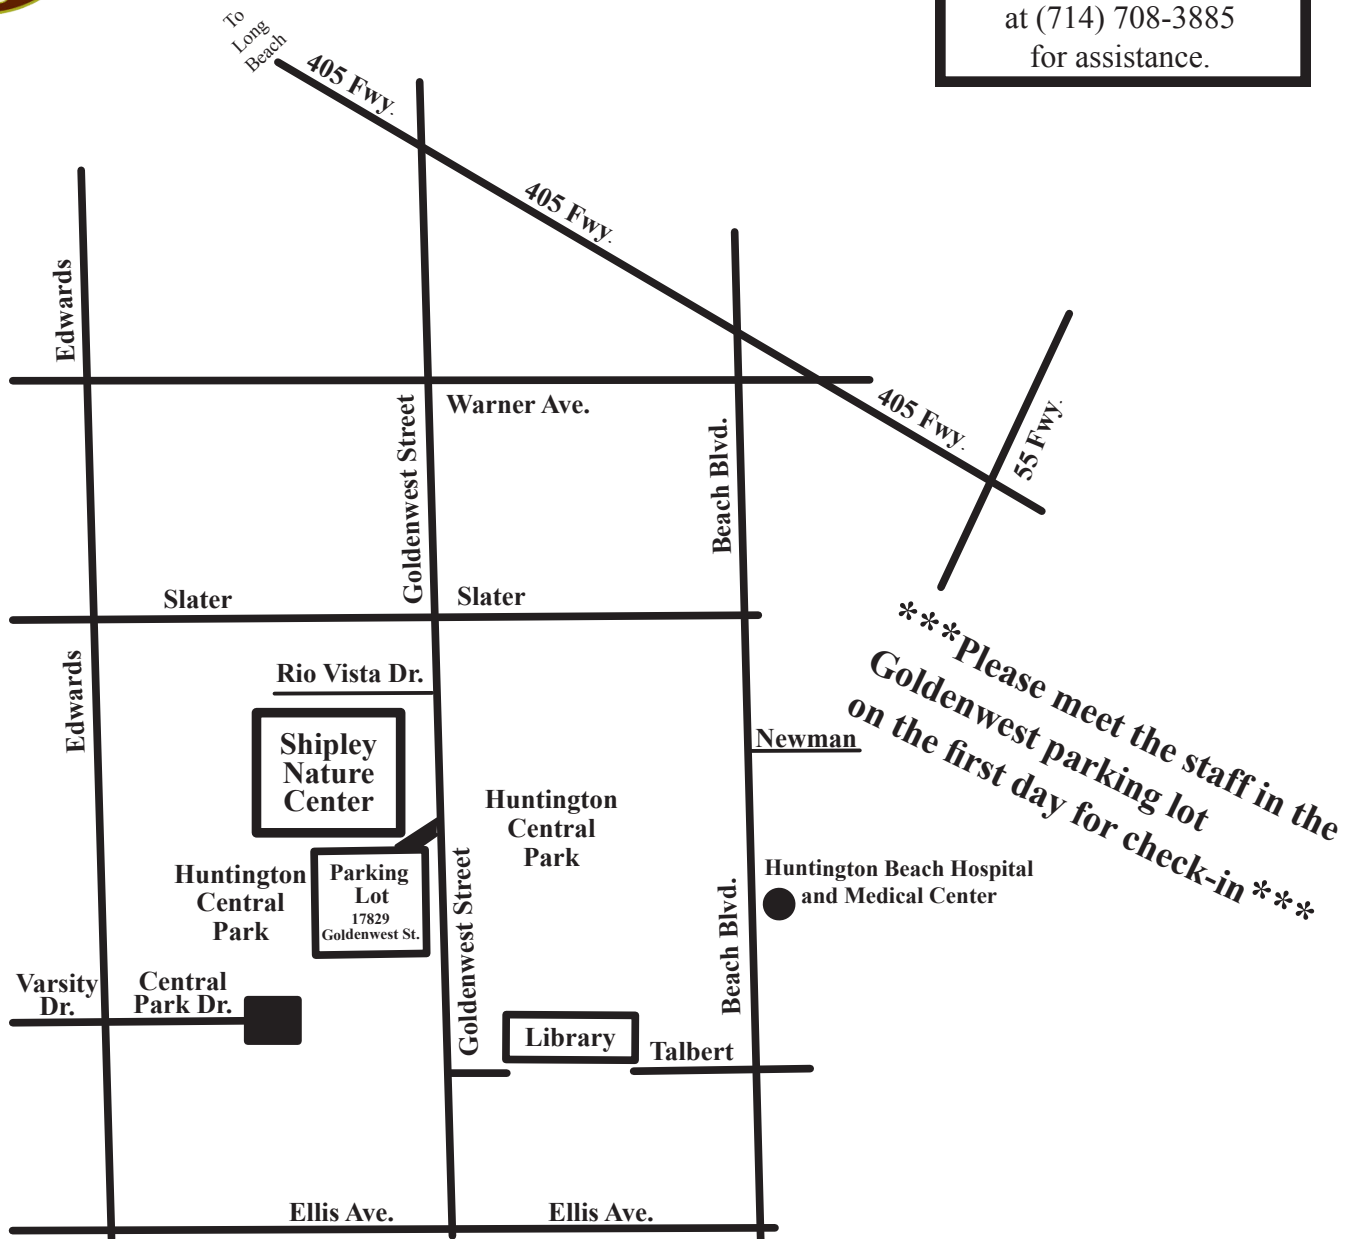

Map to the SHIPLEY NATURE CENTER

If you get lost or have questions, please call Inside the Outdoors at (714) 708-3885 for assistance.

Directions

From the 405 freeway north, exit on Warner and head west. Turn left onto Goldenwest Street. Pass Slater and Rio Vista Drive. The parking lot is located on the right hand side of the street.

From the 405 freeway south, exit Goldenwest and head south. Pass Slater and Rio Vista Drive. The parking lot is located on the right hand side of the street.

Shipley Nature Center Address and Phone Number